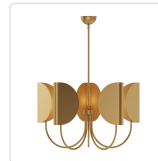

alora mood

P. 1.855.855.8926

CANADA: 19054 28TH Avenue Surrey - BC V3Z 6M3

USA: 3035 E. Lone Mountain Rd - Las Vegas, NV, 89081

SENO CH450732

FIXTURE DIMENSIONS	D32" x H19-1/8"
LAMP TYPE	E12
WATTAGE	5 x 60W
MAX WATTAGE	60W
BULB QTY	5
BULBS INCLUDED	No
VOLTAGE	120V
DIFFUSER DETAILS	CW - White Cotton
MATERIAL	Aluminum + Steel; Aluminum + Steel + Cotton;
ROD LENGTH	46" Max (3x12" + 1x6" + 1x4")
MINIMUM HANG HEIGHT	24"
SLOPED CEILING ADAPTABLE	Yes, Up to 45 Degrees
LOCATION	Dry
CANOPY DIMENSIONS	D4-3/4" x H2-3/8"
BRAND	Alora Mood

[D - Diameter, L - Length, W - Width, H - Height, E - Extension]

AVAILABLE FINISHES:

CH450732AG
Aged Gold

CH450732AGCW
Aged Gold/White
Cotton Fabric

CH450732MB
Matte Black

CH450732MBCV
Matte
Black/White
Cotton Fabric