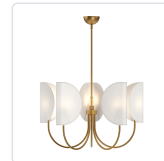

alora mood

P. 1.855.855.8926

CANADA: 19054 28TH Avenue Surrey - BC V3Z 6M3

USA: 3035 E. Lone Mountain Rd - Las Vegas, NV, 89081

SENO CH450732

FIXTURE DIMENSIONS	D32" x H19-1/8"
LAMP TYPE	E12
WATTAGE	5 x 60W
MAX WATTAGE	60W
BULB QTY	5
BULBS INCLUDED	No
VOLTAGE	120V
DIFFUSER DETAILS	CW - White Cotton
MATERIAL	Aluminum + Steel; Aluminum + Steel + Cotton;
ROD LENGTH	46" Max (3x12" + 1x6" + 1x4")
MINIMUM HANG HEIGHT	24"
SLOPED CEILING ADAPTABLE	Yes, Up to 45 Degrees
LOCATION	Dry
CANOPY DIMENSIONS	D4-3/4" x H2-3/8"
BRAND	Alora Mood

[D - Diameter, L - Length, W - Width, H - Height, E - Extension]

AVAILABLE FINISHES:

CH450732AG
Aged Gold

CH450732AGCW
Aged Gold/White
Cotton Fabric

CH450732MB
Matte Black

CH450732MBCV
Matte
Black/White
Cotton Fabric