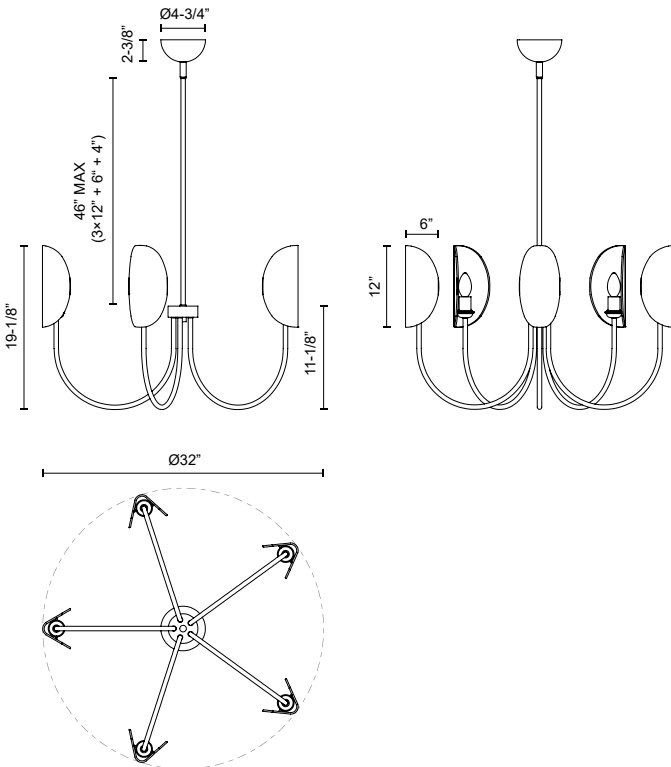

WWW.ALORAMOOD.COM

© 2023 KUZCO LIGHTING. ALL RIGHTS RESERVED.