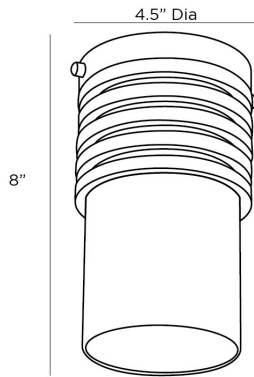

## RUNE FLUSH MOUNT

49966  
H: 8 IN, Dia: 4.50 IN  
English Bronze, Opal Glass  
Contract Suitable As Is

Formed with a machined look, as if turned on a lathe, the Rune Flush Mount is finished in English bronze iron with an opal glass cylinder shade. The fixture is scaled as an ideal hallway application or as a decorative swap for can lights. Damp-rated, although limited covered outdoor areas may affect finish.

### WIRING

	UL,EU,SA
Rating	Damp
Cord	0.5 FT, Clear/Silver, SVT
Socket	1, Type B - E12
Photographed Bulb	2" Frosted Globe Bulb
Maximum Watt	60
Voltage	110-120 V