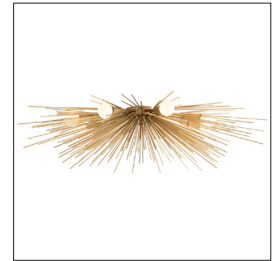

ARTERIO S

ROXANNE FLUSH MOUNT

89969

H: 8 IN, Dia: 35.00 IN

Antique Brass

Contract Suitable As Is

This unique flush mount chandelier takes the Zanadoo starburst concept and makes it applicable for smaller rooms or rooms with lower ceilings. This eight-light fixture casts a beautiful light and shadow effect on the walls and ceiling. Shown with frosted globe bulbs and small clear tubular bulbs. Damp-rated, although limited covered outdoor conditions may affect finish.

APPEARANCE

Material	Steel
Material Type	Plated
Finish	Antique Brass
Top Coat/Sealant	true
Link	Welded

DIMENSIONS

Minimum Hanging Height	8 IN
Maximum Hanging Height	8 IN
Canopy	Dia: 4.50 IN

WIRING

Rating	UL,EU,SA
Rating	Damp
Cord	1 FT, Clear/Silver, SVT
Socket	8, Type B=-E12 Other
Photographed Bulb	Small Clear Tubular Bulb
Maximum Watt	40
Voltage	110-120 V

CONTRACT

Contract Suitable	true
-------------------	------

ARTERIO S

ROXANNE FLUSH MOUNT

89970
H: 8 IN, Dia: 35.00 IN
Polished Nickel
Contract Suitable As Is

This eight-light, polished nickel flush mount chandelier re-imagines the Zanadoo starburst in a manner that works perfectly in smaller rooms. The result still has a beautiful light and shadow effect on the walls and ceiling. Shown with small tubular bulbs. Damp-rated, although limited covered outdoor conditions may affect finish.

APPEARANCE

Material	Steel
Material Type	Plated
Finish	Polished Nickel
Top Coat/Sealant	true
Link	Welded

DIMENSIONS

Minimum Hanging Height	8 IN
Maximum Hanging Height	8 IN
Canopy	Dia: 4.50 IN

WIRING

Rating	UL,EU,SA
Cord	Damp
Socket	1 FT, Black, SVT
Photographed Bulb	8, Type B=-E12 Other
Maximum Watt	Small Clear Tubular Bulb
Voltage	40
	110-120 V