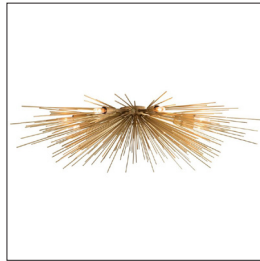

ARTERIO S

ROXANNE FLUSH MOUNT

89969

H: 8 IN, Dia: 35.00 IN

Antique Brass

Contract Suitable As Is

This unique flush mount chandelier takes the Zanadoo starburst concept and makes it applicable for smaller rooms or rooms with lower ceilings. This eight-light fixture casts a beautiful light and shadow effect on the walls and ceiling. Shown with frosted globe bulbs and small clear tubular bulbs. Damp-rated, although limited covered outdoor conditions may affect finish.

APPEARANCE

Material	Steel
Material Type	Plated
Finish	Antique Brass
Top Coat/Sealant	true
Link	Welded

DIMENSIONS

Minimum Hanging Height	8 IN
Maximum Hanging Height	8 IN
Canopy	Dia: 4.50 IN

WIRING

Rating	UL,EU,SA
Rating	Damp
Cord	1 FT, Clear/Silver, SVT
Socket	8, Type B=-E12 Other
Photographed Bulb	Small Clear Tubular Bulb
Maximum Watt	40
Voltage	110-120 V

CONTRACT

Contract Suitable	true
-------------------	------

ARTERIO S

ROXANNE FLUSH MOUNT

89970
H: 8 IN, Dia: 35.00 IN
Polished Nickel
Contract Suitable As Is

This eight-light, polished nickel flush mount chandelier re-imagines the Zanadoo starburst in a manner that works perfectly in smaller rooms. The result still has a beautiful light and shadow effect on the walls and ceiling. Shown with small tubular bulbs. Damp-rated, although limited covered outdoor conditions may affect finish.

APPEARANCE

Material	Steel
Material Type	Plated
Finish	Polished Nickel
Top Coat/Sealant	true
Link	Welded

DIMENSIONS

Minimum Hanging Height	8 IN
Maximum Hanging Height	8 IN
Canopy	Dia: 4.50 IN

WIRING

Rating	UL,EU,SA
Cord	Damp
Socket	1 FT, Black, SVT
Photographed Bulb	8, Type B=-E12 Other
Maximum Watt	Small Clear Tubular Bulb
Voltage	40
	110-120 V