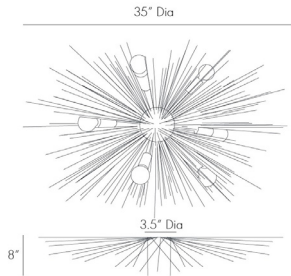

ARTERIO S

ROXANNE FLUSH MOUNT

89969

H: 8 IN, Dia: 35.00 IN

Antique Brass

Contract Suitable As Is

This unique flush mount chandelier takes the Zanadoo starburst concept and makes it applicable for smaller rooms or rooms with lower ceilings. This eight-light fixture casts a beautiful light and shadow effect on the walls and ceiling. Shown with frosted globe bulbs and small clear tubular bulbs. Damp-rated, although limited covered outdoor conditions may affect finish.

APPEARANCE

Material	Steel
Material Type	Plated
Finish	Antique Brass
Top Coat/Sealant	true
Link	Welded

DIMENSIONS

Minimum Hanging Height	8 IN
Maximum Hanging Height	8 IN
Canopy	Dia: 4.50 IN

WIRING

Rating	UL,EU,SA
Rating	Damp
Cord	1 FT, Clear/Silver, SVT
Socket	8, Type B=-E12 Other
Photographed Bulb	Small Clear Tubular Bulb
Maximum Watt	40
Voltage	110-120 V

CONTRACT

Contract Suitable	true
-------------------	------

ARTERIO S

ROXANNE FLUSH MOUNT

89970
H: 8 IN, Dia: 35.00 IN
Polished Nickel
Contract Suitable As Is

This eight-light, polished nickel flush mount chandelier re-imagines the Zanadoo starburst in a manner that works perfectly in smaller rooms. The result still has a beautiful light and shadow effect on the walls and ceiling. Shown with small tubular bulbs. Damp-rated, although limited covered outdoor conditions may affect finish.

APPEARANCE

Material	Steel
Material Type	Plated
Finish	Polished Nickel
Top Coat/Sealant	true
Link	Welded

DIMENSIONS

Minimum Hanging Height	8 IN
Maximum Hanging Height	8 IN
Canopy	Dia: 4.50 IN

WIRING

Rating	UL,EU,SA
Cord	Damp
Socket	1 FT, Black, SVT
Photographed Bulb	8, Type B=-E12 Other
Maximum Watt	Small Clear Tubular Bulb
Voltage	40
	110-120 V