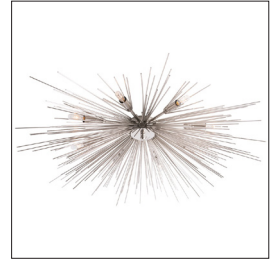

ARTERIO S

ROXANNE FLUSH MOUNT

89969

H: 8 IN, Dia: 35.00 IN

Antique Brass

Contract Suitable As Is

This unique flush mount chandelier takes the Zanadoo starburst concept and makes it applicable for smaller rooms or rooms with lower ceilings. This eight-light fixture casts a beautiful light and shadow effect on the walls and ceiling. Shown with frosted globe bulbs and small clear tubular bulbs. Damp-rated, although limited covered outdoor conditions may affect finish.

APPEARANCE

Material	Steel
Material Type	Plated
Finish	Antique Brass
Top Coat/Sealant	true
Link	Welded

DIMENSIONS

Minimum Hanging Height	8 IN
Maximum Hanging Height	8 IN
Canopy	Dia: 4.50 IN

WIRING

Rating	UL,EU,SA
Rating	Damp
Cord	1 FT, Clear/Silver, SVT
Socket	8, Type B=-E12 Other
Photographed Bulb	Small Clear Tubular Bulb
Maximum Watt	40
Voltage	110-120 V

CONTRACT

Contract Suitable	true
-------------------	------

ARTERIO S

ROXANNE FLUSH MOUNT

89970
H: 8 IN, Dia: 35.00 IN
Polished Nickel
Contract Suitable As Is

This eight-light, polished nickel flush mount chandelier re-imagines the Zanadoo starburst in a manner that works perfectly in smaller rooms. The result still has a beautiful light and shadow effect on the walls and ceiling. Shown with small tubular bulbs. Damp-rated, although limited covered outdoor conditions may affect finish.

APPEARANCE

Material	Steel
Material Type	Plated
Finish	Polished Nickel
Top Coat/Sealant	true
Link	Welded

DIMENSIONS

Minimum Hanging Height	8 IN
Maximum Hanging Height	8 IN
Canopy	Dia: 4.50 IN

WIRING

Rating	UL,EU,SA
Cord	Damp
Socket	1 FT, Black, SVT
Photographed Bulb	8, Type B=-E12 Other
Maximum Watt	Small Clear Tubular Bulb
Voltage	40
	110-120 V