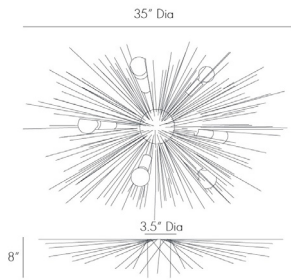

APPEARANCE

Material	Steel
Material Type	Plated
Finish	Antique Brass
Top Coat/Sealant	true
Link	Welded

DIMENSIONS

Minimum Hanging Height	8 IN
Maximum Hanging Height	8 IN
Canopy	Dia: 4.50 IN

WIRING

Rating	UL,EU,SA
Rating	Damp
Cord	1 FT, Clear/Silver, SVT
Socket	8, Type B=-E12 Other
Photographed Bulb	Small Clear Tubular Bulb
Maximum Watt	40
Voltage	110-120 V

CERTIFICATIONS

Certifications	Mexico European Union, United Arab Emirates, United States, Canada
----------------	---

COMPLIANCY

UL/ETL	Yes
CB	Yes
RoHS	true

SHIPPING

Product Weight	13 LBS
Gross Weight 1	20.85 LBS
Shipping Box 1	H: 8 IN, L: 30 IN, W: 30 IN

CONTRACT

Contract Suitable	true
-------------------	------

ARTERIO S

ROXANNE FLUSH MOUNT

89970
H: 8 IN, Dia: 35.00 IN
Polished Nickel
Contract Suitable As Is

This eight-light, polished nickel flush mount chandelier re-imagines the Zanadoo starburst in a manner that works perfectly in smaller rooms. The result still has a beautiful light and shadow effect on the walls and ceiling. Shown with small tubular bulbs. Damp-rated, although limited covered outdoor conditions may affect finish.

APPEARANCE

Material	Steel
Material Type	Plated
Finish	Polished Nickel
Top Coat/Sealant	true
Link	Welded

DIMENSIONS

Minimum Hanging Height	8 IN
Maximum Hanging Height	8 IN
Canopy	Dia: 4.50 IN

WIRING

Rating	UL,EU,SA
Cord	Damp
Socket	1 FT, Black, SVT
Photographed Bulb	8, Type B=-E12 Other
Maximum Watt	Small Clear Tubular Bulb
Voltage	40
	110-120 V