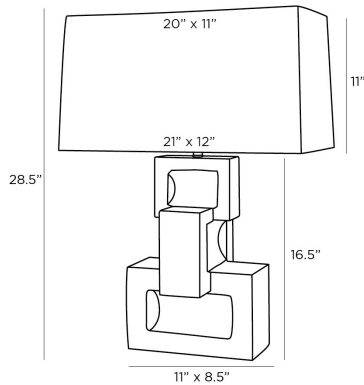

ARTERIOS

RENDOR LAMP

49921-691
 H: 28.5 IN, W: 21 IN, D: 12 IN
 Ebony Resin
 Contract Suitable As Is

The sculptural, chain-link-inspired Rendor table lamp imparts a worldly vibe to any surface. The totemic lamp is rendered in stacks of ebonized resin to resemble wood, and accented with an antique brass finial. The piece is topped with a rectangular, white linen drum shade lined in white cotton.

APPEARANCE

Material Cotton, Linen, Resin, Steel
 Finish Antique Brass, Ebony, White
 Top Coat/Sealant true
 Finial Description Antique Brass Sphere
 Finial Dimension 1" Sphere

DIMENSIONS

Shade Top: 11 IN, Top: 20 IN, D: 12 IN, W: 21 IN, Side: 11 IN
 Body H: 16.5 IN, W: 11 IN, D: 8.5 IN
 Neck H: 2 IN, D: 1 IN
 Foot Print W: 11 IN, D: 8.5 IN
 Harp 9" Brass IN

WIRING

3C,AE,AU,EU,SA,UK,UL
 Rating Indoor Only
 Tilt Test 10 Degrees - AU
 Cord 10 FT, Back of Lamp Base, Black Cloth, SPT-2
 Socket 1, Brass, Type A - E26
 Switch 3-Way Rotary, At Socket
 Maximum Watt 150
 Voltage 110-120 V

CERTIFICATIONS

Certifications Mexico
 Australia, United Arab Emirates,
 United Kingdom, United States,
 Canada

COMPLIANCY

UL/ETL Yes
 CB Yes
 RoHS true

SHIPPING

Product Weight 16 LBS
 Gross Weight 1 18 LBS
 Gross Weight 2 5 LBS
 Shipping Box 1 H: 15 IN, L: 11.88 IN, W: 25.62 IN
 Shipping Box 2 H: 14.5 IN, L: 22 IN, W: 13 IN