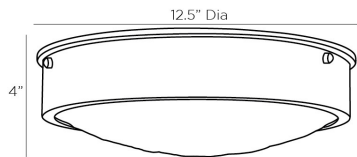

ARTERIOS

PIETRO FLUSH MOUNT

JAY JEFFERS

DJ49005

H: 4 IN, Dia: 12.50 IN

English Bronze, Cast Clear Glass

Contract Suitable As Is

The glass shade of this flushmount fixture is reminiscent of glass making in the 20th century. The molded clear glass and with the english bronze steel frame updates the typical flushmount fixture and brings style to any room, hallway, bathroom or closet. Finish will vary. Damp-rated, although limited covered outdoor areas may affect finish.

APPEARANCE

Material	Glass, Steel
Material Type	Cast
Finish	Clear, English Bronze
Finish Will Vary	true
Top Coat/Sealant	true

WIRING

Rating	Damp
LED Color Temp	3000K
LED CRI	90+
LED Compatible Dimmer	Non-Dimmable
LED Lumens	790
Certification Note	CANNOT BE REWIRED FOR INTL USE.
Cord	1 FT, Black/White, SVT
Socket	1, Integrated LED
Maximum Watt	8
Voltage	110-120 V
LED Lifespan	30,000

CERTIFICATIONS

Certifications	Mexico Australia, European Union, United Arab Emirates, United States, Canada
----------------	--

COMPLIANCY

UL/ETL	Yes
CB	Yes
RoHS	true

SHIPPING

Product Weight	7.75 LBS
Gross Weight 1	10 LBS
Shipping Box 1	H: 7.87 IN, L: 15.15 IN, W: 15.15 IN
Shipping Box 3	H: 0