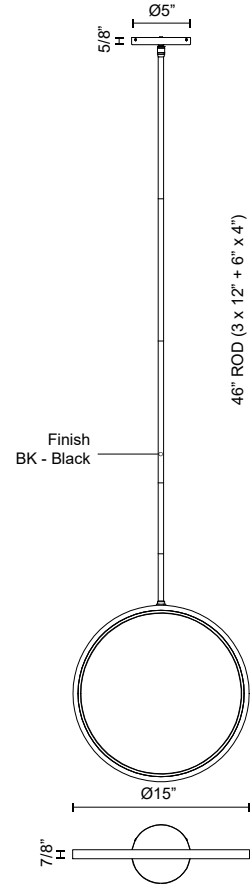

PARC EP64815

PENDANTS

PROJECT

DESCRIPTION

Circular frames of illumination hang or float on the ground in outdoor spaces like never before with this unique collection. Hang a few Parc Pendants or line a walkway with Parc fixtures outdoor for an instant statement look.

SPECIFICATION DETAILS

Fixture Dimensions	D15" x W7/8"
Light Source	LED with DC Driver
Wattage	14W
Total Lumens	1200lm
Delivered Lumens	977lm*
Voltage	120V
Color Temperature	3000K
CRI (Ra)	90CRI
Optional Color Temps	2700K - 5000K Available, Minimum Order Quantities Apply
LED Rated Life	50,000 hours
Dimming	100% - 10%, TRIAC or ELV Dimmer (Not Included)
Diffuser Details	Frosted PC Diffuser
Adjustable	Yes
Rod Length	46" Max (3x12" + 1x6" + 1x4")
Wire Length	60"
Minimum Hang Height	20"
Sloped Ceiling Adaptable	Yes, Up to 18 Degrees
Location	Wet
Canopy Dimensions	D5" x H5/8"
Finish Option(s)	Black

* For custom options, consult factory for details.

* For warranty information, please visit www.kuzcolighting.com/warranty

KUZCO

CANADA: 19054 28TH AVENUE - SURREY, BC V3Z 6M3

USA: 3035 E. LONE MOUNTAIN ROAD - LAS VEGAS, NV 89081

WWW.KUZCOLIGHTING.COM

© 2021 KUZCO LIGHTING. ALL RIGHTS RESERVED.

COMMENT