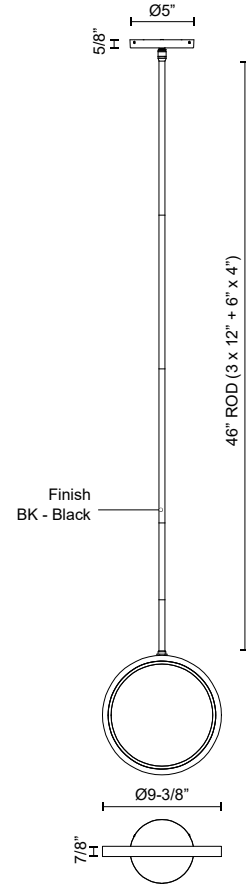

PARC EP64810

PENDANTS

PROJECT

DESCRIPTION

Circular frames of illumination hang or float on the ground in outdoor spaces like never before with this unique collection. Hang a few Parc Pendants or line a walkway with Parc fixtures outdoor for an instant statement look.

SPECIFICATION DETAILS

Fixture Dimensions	D9-3/8" x W7/8"
Light Source	LED with DC Driver
Wattage	7W
Total Lumens	600lm
Delivered Lumens	419lm
Voltage	120V
Color Temperature	3000K
CRI (Ra)	90CRI
Optional Color Temps	2700K - 5000K Available, Minimum Order Quantities Apply
LED Rated Life	50,000 hours
Dimming	100% - 10%, TRIAC or ELV Dimmer (Not Included)
Diffuser Details	Frosted PC Diffuser
Adjustable	Yes
Rod Length	46" Max (3x12" + 1x6" + 1x4")
Wire Length	60"
Minimum Hang Height	15"
Sloped Ceiling Adaptable	Yes, Up to 18 Degrees
Location	Wet
CEC Title 24 JA8	Yes, JA8-2022
Canopy Dimensions	D5" x H5/8"
Finish Option(s)	Black

* For custom options, consult factory for details.

* For warranty information, please visit www.kuzcolighting.com/warranty

KUZCO

CANADA: 19054 28TH AVENUE - SURREY, BC V3Z 6M3

USA: 3035 E. LONE MOUNTAIN ROAD - LAS VEGAS, NV 89081

WWW.KUZCOLIGHTING.COM

© 2021 KUZCO LIGHTING. ALL RIGHTS RESERVED.

COMMENT