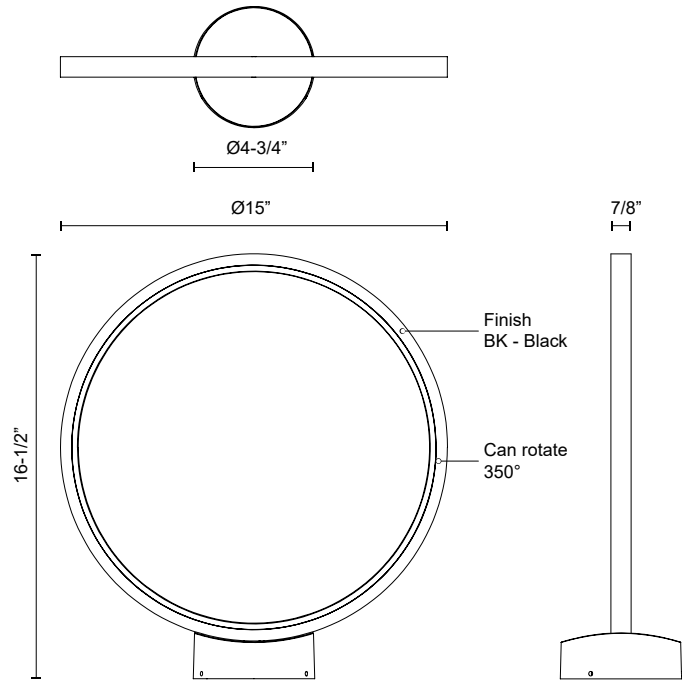

**SPECIFICATION DETAILS**

<b>Fixture Dimensions</b>	L15" x W4-3/4" x H16-1/2"
<b>Light Source</b>	LED with Low Voltage Driver
<b>Wattage</b>	12W
<b>Total Lumens</b>	1015lm
<b>Delivered Lumens</b>	820lm*
<b>Voltage</b>	12V, with Outdoor Rated Low Voltage Transformer (Transformer supplied by others)
<b>Color Temperature</b>	3000K
<b>CRI (Ra)</b>	90CRI
<b>Optional Color Temps</b>	2700K - 5000K Available, Minimum Order Quantities Apply
<b>LED Rated Life</b>	50,000 hours
<b>Diffuser Details</b>	Frosted PC Diffuser
<b>Wire Length</b>	24"
<b>Location</b>	Wet
<b>Finish Option(s)</b>	Black

\* For custom options, consult factory for details.  
\* For warranty information, please visit [www.kuzcolighting.com/warranty](http://www.kuzcolighting.com/warranty)

**DESCRIPTION**

Circular frames of illumination hang or float on the ground in outdoor spaces like never before with this unique collection. Hang a few Parc Pendants or line a walkway with Parc fixtures outdoor for an instant statement look. Standard base for Hardscape mounting. Garden spike comes standard. Optional concrete pour anchor sold separately. Compatible with all outdoor 12V AC Transformers (supplied by others).