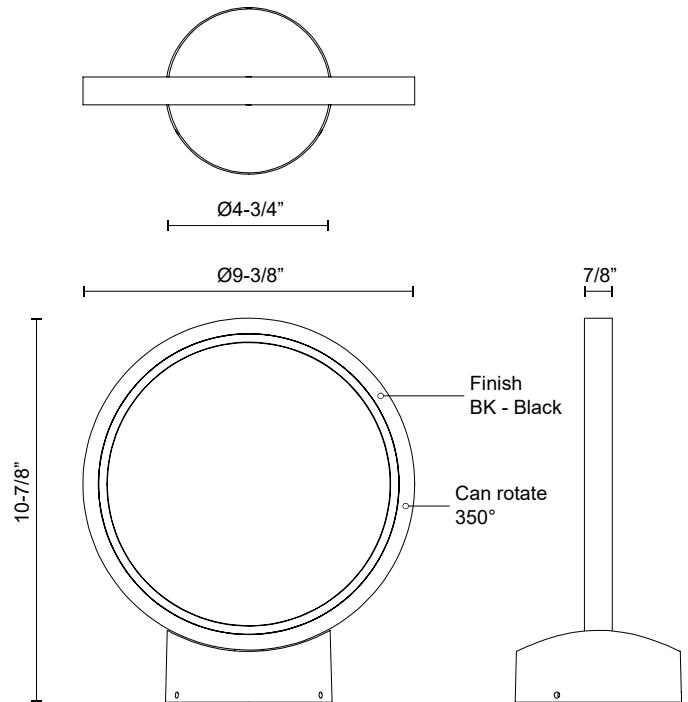

SPECIFICATION DETAILS

Fixture Dimensions	L9-3/8" x W4-3/4" x H10-7/8"
Light Source	LED with Low Voltage Driver
Wattage	6W
Total Lumens	510lm
Delivered Lumens	448lm
Voltage	12V, with Outdoor Rated Low Voltage Transformer (Transformer supplied by others)
Color Temperature	3000K
CRI (Ra)	90CRI
Optional Color Temps	2700K - 5000K Available, Minimum Order Quantities Apply
LED Rated Life	50,000 hours
Diffuser Details	Frosted PC Diffuser
Wire Length	24"
Location	Wet
Finish Option(s)	Black

* For custom options, consult factory for details.
* For warranty information, please visit www.kuzcolighting.com/warranty

DESCRIPTION

Circular frames of illumination hang or float on the ground in outdoor spaces like never before with this unique collection. Hang a few Parc Pendants or line a walkway with Parc fixtures outdoor for an instant statement look. Standard base for Hardscape mounting. Garden spike comes standard. Optional concrete pour anchor sold separately. Compatible with all outdoor 12V AC Transformers (supplied by others).