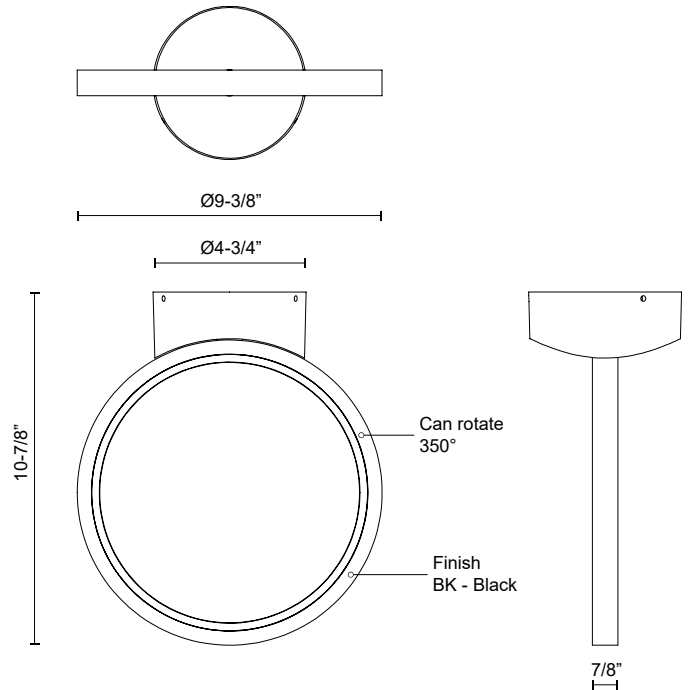

PARC EC64810

CEILING

PROJECT

DESCRIPTION

Circular frames of illumination hang or float on the ground in outdoor spaces like never before with this unique collection. Hang a few Parc Pendants or line a walkway with Parc fixtures outdoor for an instant statement look.

SPECIFICATION DETAILS

Fixture Dimensions	L9-3/8" x W4-3/4" x H10-7/8"
Light Source	LED with DC Driver
Wattage	7W
Total Lumens	600lm
Delivered Lumens	419lm
Voltage	120V
Color Temperature	3000K
CRI (Ra)	90CRI
Optional Color Temps	2700K - 5000K Available, Minimum Order Quantities Apply
LED Rated Life	50,000 hours
Dimming	100% - 10%, TRIAC or ELV Dimmer (Not Included)
Diffuser Details	Frosted PC Diffuser
Location	Wet
CEC Title 24 JA8	Yes, JA8-2022
Finish Option(s)	Black

* For custom options, consult factory for details.

* For warranty information, please visit www.kuzcolighting.com/warranty

KUZCO

CANADA: 19054 28TH AVENUE - SURREY, BC V3Z 6M3

USA: 3035 E. LONE MOUNTAIN ROAD - LAS VEGAS, NV 89081

WWW.KUZCOLIGHTING.COM

© 2021 KUZCO LIGHTING. ALL RIGHTS RESERVED.

COMMENT