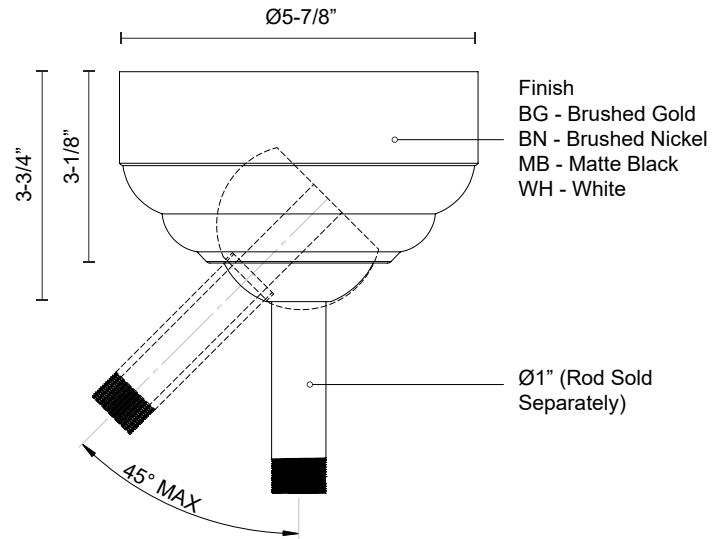

X-ADP 34 FAN

ADAPTORS

DESCRIPTION

Sloped ceiling adaptor for fans. Available in four finishes. Sold separately.

SPECIFICATION DETAILS

Slope Ceiling Adaptor Dimensions	D5-7/8" x H3-3/4"
Sloped Ceiling Adaptable	Yes, Up to 45 Degrees
Location	Damp; Dry (Only CF94956 & CF584054)

SUGGESTED FAN SELECTION TO WORK WITH SLOPE CEILING ADAPTOR

X-ADP 34 BG FAN

X-ADP 34 BN FAN

X-ADP 34 MB FAN

X-ADP 34 WH FAN

KUZCO

CANADA: 19054 28TH AVENUE - SURREY, BC V3Z 6M3

USA: 3035 E. LONE MOUNTAIN ROAD - LAS VEGAS, NV 89081

WWW.KUZCOLIGHTING.COM

© 2023 KUZCO LIGHTING. ALL RIGHTS RESERVED.