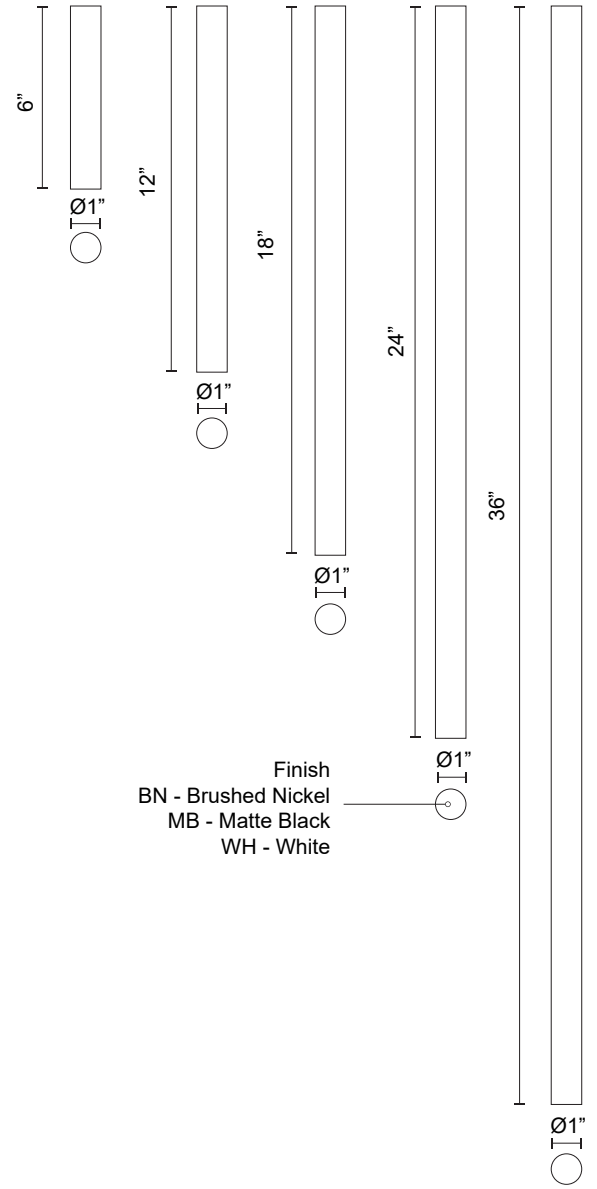

X-RD34-06 FAN
X-RD34-12 FAN
X-RD34-18 FAN
X-RD34-24 FAN
X-RD34-36 FAN

DOWNRODS

DESCRIPTION

Downrod for ceiling fans, available in three finishes. Each rod sold separately.

SPECIFICATION DETAILS

Downrod Dimensions	• D1" x H6" • D1" x H12" • D1" x H18" • D1" x H24" • D1" x H36"
Location	Damp; Dry (Only CF94956 & CF584054)

SUGGESTED FAN SELECTION TO WORK WITH DOWNROD

X-RD34-06BN FAN X-RD34-12BN FAN X-RD34-18BN FAN X-RD34-24BN FAN X-RD34-36BN FAN	 CF95960-BN Brushed Nickel	 CF96956-BN Brushed Nickel	
X-RD34-06MB FAN X-RD34-12MB FAN X-RD34-18MB FAN X-RD34-24MB FAN X-RD34-36MB FAN	 CF523056MB Matte Black	 CF584054MB Matte Black	 CF95960-MB Matte Black
	  CF95960-BG Brushed Gold	 CF96956-MB Matte Black	 CF96956-BG Brushed Gold
	  CF94956-MB Matte Black		
X-RD34-06WH FAN X-RD34-12WHFAN X-RD34-18WH FAN X-RD34-24WH FAN X-RD34-36WH FAN	 CF523056WH White		

KUZCO

CANADA: 19054 28TH AVENUE - SURREY, BC V3Z 6M3
USA: 3035 E. LONE MOUNTAIN ROAD - LAS VEGAS, NV 89081