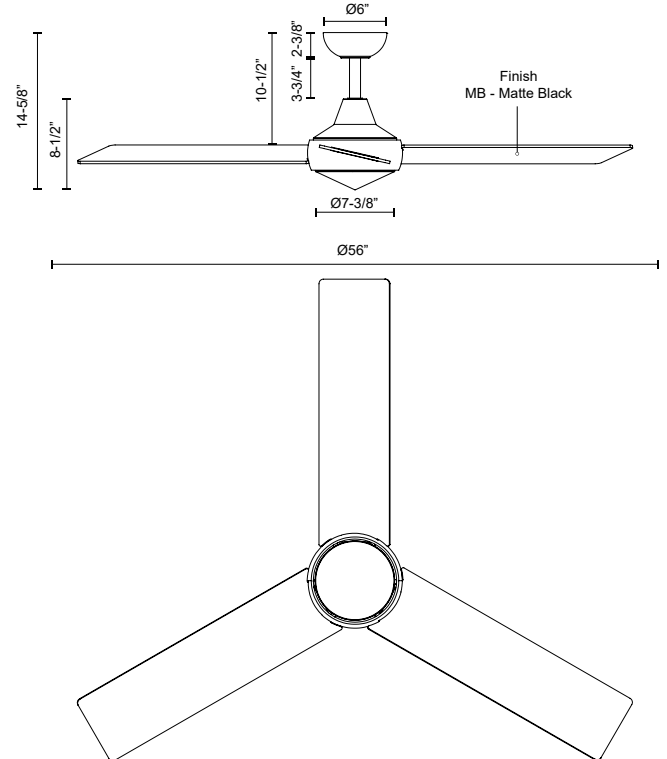

OWENS CF94956

FANS

PROJECT

SPECIFICATION DETAILS

Fixture Dimensions	D56" x H14 5/8"
Light Source	LED
Max Wattage	Total 53W Max [20W LED + Max 33W Motor]
Total Lumens	1900lm
Delivered Lumens	1308lm
Voltage	120V
Color Temperature	3000K
CRI (Ra)	90CRI
LED Rated Life	50,000 hours
Dimming	Integrated Dimming with Remote
Diffuser Details	Polymeric Diffuser
Material	Steel & Aluminum Body, ABS Blade
Rod Length	3-3/4" (for different rod length, contact factory)
Wire Length	78" with 78" safety cable
Minimum Hang Height	15"
Location	Dry
Illumination Direction	Downlight
Canopy Dimensions	D6" x H2 3/8"
Sloped Ceiling Adaptable	Yes, Up to 25 Degrees
Minimum Distance to Floor	84"
Ceiling to Blade Distance	10-1/2" Minimal
Blade	3 Blades @ 13 Degrees Pitch
Control	Remote Control
Fan RPM	6 Speed (Reversible), 50-160rpm
CFM	6500 Max
Airflow Efficiency (CFM/WATT)	723 Max
Estimated Yearly Energy Cost ($)	6
Paint Finish	MB01

* For custom options, consult factory for details.

* For warranty information, please visit www.kuzcolighting.com/warranty

DESCRIPTION

The Owens Collection is a masterful combination of form and function. With sleek, minimal fan blades and a stunning triangular LED diffuser, this collection is timeless and can match the style of any space. Fan is remote controlled and features six speeds and dimmable LED illumination.

KUZCO

CANADA: 19054 28TH AVENUE - SURREY, BC V3Z 6M3

USA: 3035 E. LONE MOUNTAIN ROAD - LAS VEGAS, NV 89081

WWW.KUZCOLIGHTING.COM

© 2023 KUZCO LIGHTING. ALL RIGHTS RESERVED.

COMMENT