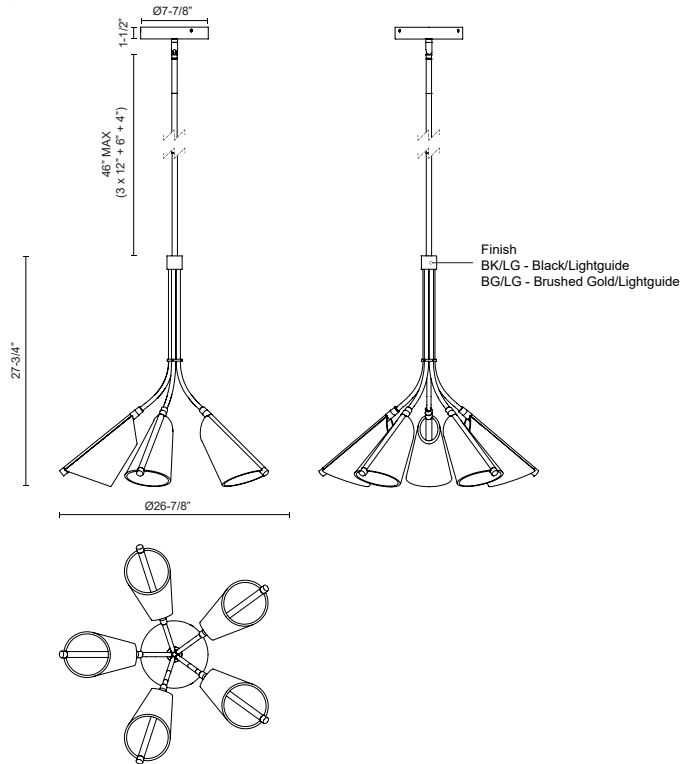

MULBERRY CH62628

JUNE 2022 PRODUCTS

PROJECT

SPECIFICATION DETAILS

Fixture Dimensions	D26-7/8" x H27-3/4"
Light Source	LED with DC Driver
Wattage	67W
Total Lumens	5360lm
Delivered Lumens	BG/LG-2803lm*; BK/LG-3000lm*;
Voltage	120V
Color Temperature	3000K
CRI (Ra)	90CRI
Optional Color Temps	2700K - 5000K Available, Minimum Order Quantities Apply
LED Rated Life	50,000 hours
Dimming	100% - 10%, TRIAC or ELV Dimmer (Not Included)
Diffuser Details	Acrylic diffuser
Shade Details	Clear Acrylic Light Guide Shade
Adjustable	Yes
Rod Length	46" Max (3x12" + 1x6" + 1x4")
Wire Length	72"
Minimum Hang Height	36"
Sloped Ceiling Adaptable	Yes, Up to 45 Degrees
Location	Dry
Canopy Dimensions	D7-7/8" x H1-1/2"

* For custom options, consult factory for details.

* For warranty information, please visit www.kuzcolighting.com/warranty

DESCRIPTION

Classic shapes take new form in the stunning new Mulberry collection. Minimal, modern forged bodies and striking edge lit shades make up this one-of-a-kind collection. Each shade of the Mulberry is crafted with clear etched acrylic, creating the modern glow seen throughout the pieces of this collection. Available in both Brushed Gold or Matte Black accents.

KUZCO

CANADA: 19054 28TH AVENUE - SURREY, BC V3Z 6M3

USA: 3035 E. LONE MOUNTAIN ROAD - LAS VEGAS, NV 89081

WWW.KUZCOLIGHTING.COM

© 2022 KUZCO LIGHTING. ALL RIGHTS RESERVED.

COMMENT