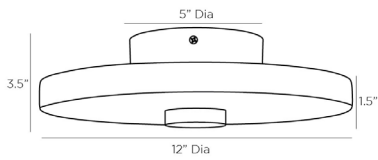

ARTERIOS

MOERS FLUSH MOUNT

49786

H: 3.5 IN, Dia: 12.00 IN

White Alabaster

Contract Suitable As Is

The Moers takes the traditional flush mount design and modernizes it by pairing white alabaster and English bronze iron with an integrated LED light. When in use, the illumination highlights delicate details inherent to its natural composition. Finish will vary. Damp-rated, although limited covered outdoor areas may affect finish.

APPEARANCE

Material	Alabaster, Iron
Finish	English Bronze, White
Finish Will Vary	true
Top Coat/Sealant	true

DIMENSIONS

Body	H: 1.5 IN, Dia: 12.00 IN
Canopy	H: 2 IN, Dia: 5.00 IN

WIRING

	UL,EU,SA
Rating	Damp
LED Color Temp	3000K
LED Compatible Dimmer	0-10 V Dimmer
LED Lumens	835
Certification Note	CANNOT BE REWIRED FOR INTL USE.
Cord	1 FT, Black/White, SVT
Socket	1, Integrated LED
Maximum Watt	10
Voltage	110-120 V
LED Lifespan	20,000

CERTIFICATIONS

Certifications	Mexico Australia, European Union, United Arab Emirates, United States, Canada
----------------	--

COMPLIANCY

UL/ETL	Yes
CB	Yes
RoHS	true

SHIPPING

Product Weight	11 LBS
Gross Weight 1	15 LBS
Shipping Box 1	H: 6.3 IN, L: 15.6 IN, W: 15.6 IN
Shipping Box 3	H: 0