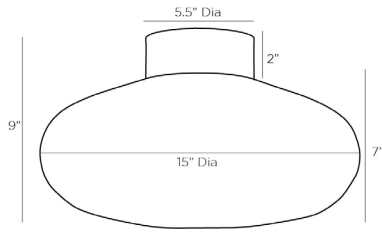

ARTERIO RS

MISSION FLUSH MOUNT

49787

H: 9 IN, Dia: 15.00 IN

Clear Seedy Glass

Contract Suitable As Is

The Mission takes classic flush mount design into a more modern desert atyle by pairing clear seedy glass with antique brass steel. An LED light elevates its modern aesthetic and offers a soft glow to its surroundings. When illuminated, the tiny bubbles catch the light and highlights the delicate intricacies. Finish will vary. Damp-rated, although limited covered outdoor areas may affect finish.

APPEARANCE

Material	Glass, Steel
Material Type	Seedy
Finish	Antique Brass, Clear
Finish Will Vary	true
Top Coat/Sealant	true

DIMENSIONS

Body	H: 7 IN, Dia: 15.00 IN
Canopy	H: 2 IN, Dia: 5.50 IN

WIRING

	UL,EU,SA
Rating	Damp
LED Color Temp	3000K
LED Compatible Dimmer	Non-Dimmable
LED Lumens	660
Certification Note	
Cord	1 FT, Black/White, SVT
Socket	1, Integrated LED
Maximum Watt	6
Voltage	110-120 V
LED Lifespan	30,000

CERTIFICATIONS

Certifications	Mexico Australia, European Union, United Arab Emirates, United States, Canada
----------------	--

COMPLIANCY

UL/ETL	Yes
CB	Yes
RoHS	true

SHIPPING

Product Weight	7.65 LBS
Gross Weight 1	10.25 LBS
Shipping Box 1	H: 20.67 IN, L: 10.27 IN, W: 10.04 IN
Shipping Box 3	H: 0