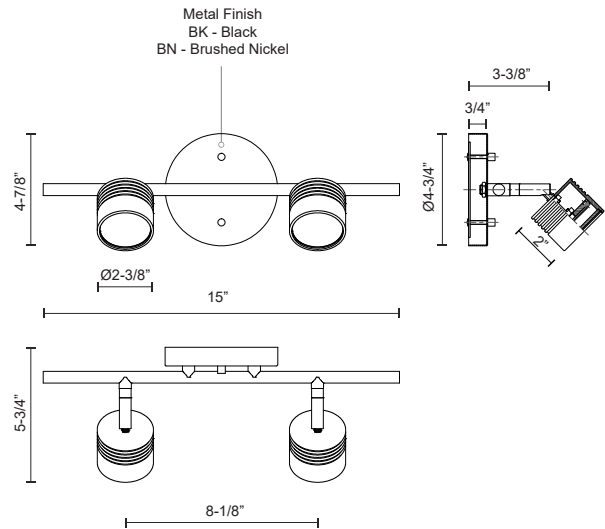

LYRA TR10015

TRACK

PROJECT

TR10015-BN
Brushed Nickel

TR10015-BK
Black

SPECIFICATION DETAILS

| | |
|-----------------------------|---|
| Fixture Dimensions | L15" x W4-7/8" x H5-3/4" |
| Light Source | AC LED Module |
| Wattage | 11W |
| Total Lumens | 800lm |
| Delivered Lumens | BN-600lm |
| Voltage | 120V |
| Color Temperature | 3000K |
| CRI (Ra) | 90CRI |
| Optional Color Temps | 2700K - 5000K Available, Minimum Order Quantities Apply |
| LED Rated Life | 50,000 hours |
| Dimming | 100% - 10%, ELV Dimmer (Not Included) |
| Glass Details | Diffusive Glass Lens |
| Location | Dry |
| Mounting Style | All Orientation; Ceiling and Wall; |
| CEC Title 24 JA8 | Yes, JA8-2022 |
| Canopy Dimensions | D4-3/4" x H3/4" |
| Paint Finish | BK01; BN01; |

* For custom options, consult factory for details.

* For warranty information, please visit www.kuzcolighting.com/warranty

DESCRIPTION

Modern LED fixed track fixture with two die cast aluminum heads and diffusive glass lens. Each head rotates horizontally 360 degrees and pivots vertically 90 degrees allowing the lights to be directed to any desired angle. Metal finishes available in fine brushed nickel or enriched deep black and is equipped with our powerful 120V AC LED technology. Available in single, three and four head fixtures see series for full details.