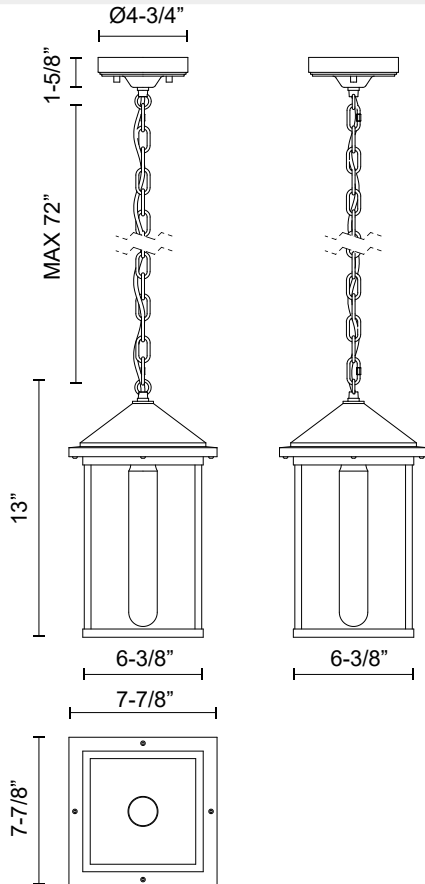

alora mood

P. 1.855.855.8926

CANADA: 19054 28TH Avenue Surrey - BC V3Z 6M3

USA: 3035 E. Lone Mountain Rd - Las Vegas, NV, 89081

LARCHMONT EP552009

FIXTURE DIMENSIONS	L7-7/8" x W7-7/8" x H13"
LAMP TYPE	E26
MAX WATTAGE	60W
BULB QTY	1
BULBS INCLUDED	No
VOLTAGE	120V
GLASS DETAILS	Clear Glass
MATERIAL	Aluminum; Glass; Steel;
WIRE LENGTH	84"
MINIMUM HANG HEIGHT	18"
SLOPED CEILING ADAPTABLE	Yes
LOCATION	Wet
CANOPY DIMENSIONS	D4-3/4" x H1-5/8"
BRAND	Alora Mood

[D - Diameter, L - Length, W - Width, H - Height, E - Extension]

AVAILABLE FINISHES:

EP552009BKCL

Clear

Glass/Textured

Black

*For complete warranty terms, please visit: www.aloralighting.com/warranty

WWW.ALORAMOOD.COM