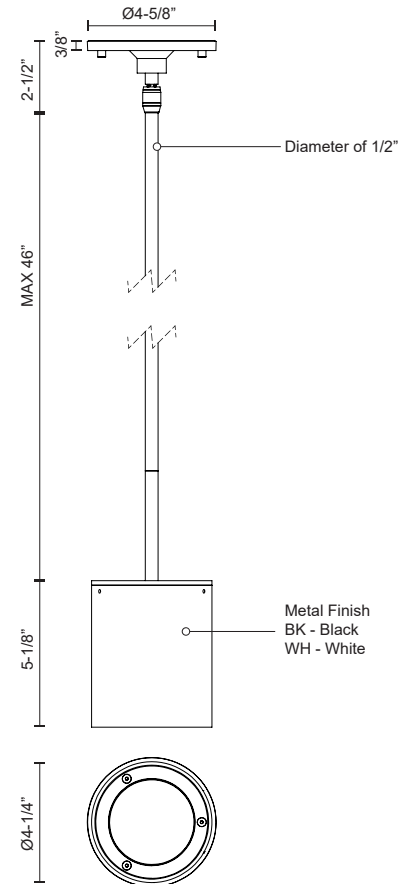

LAMAR EP19404

PENDANTS

PROJECT

SPECIFICATION DETAILS

Fixture Dimensions	L4 1/4" x W4 1/4" x H5 1/8"
Light Source	LED with DC Driver
Wattage	20W
Total Lumens	1785lm
Delivered Lumens	BK-1132lm; WH-1215lm;
Voltage	120V
Color Temperature	3000K
CRI (Ra)	90CRI
Optional Color Temps	2700K - 5000K Available, Minimum Order Quantities Apply
LED Rated Life	50,000 hours
Dimming	100% - 10%, TRIAC or ELV Dimmer (Not Included)
Diffuser Details	White PC Diffuser
Adjustable	Yes
Rod Length	46" Max (3x12" + 1x6" + 1x4")
Minimum Hang Height	12"
Sloped Ceiling Adaptable	Yes, Up to 18 Degrees
Location	Wet
Canopy Dimensions	D4-5/8" x H3/8"

* For custom options, consult factory for details.

* For warranty information, please visit www.kuzcolighting.com/warranty

DESCRIPTION

Extruded aluminum cylinders with cast retaining rings and mounts. Exterior surface mount or pendant with Frosted PC Diffuser. Down light. Custom options available.

KUZCO

CANADA: 19054 28TH AVENUE - SURREY, BC V3Z 6M3

USA: 3035 E. LONE MOUNTAIN ROAD - LAS VEGAS, NV 89081

WWW.KUZCOLIGHTING.COM

© 2019 KUZCO LIGHTING. ALL RIGHTS RESERVED.

COMMENT