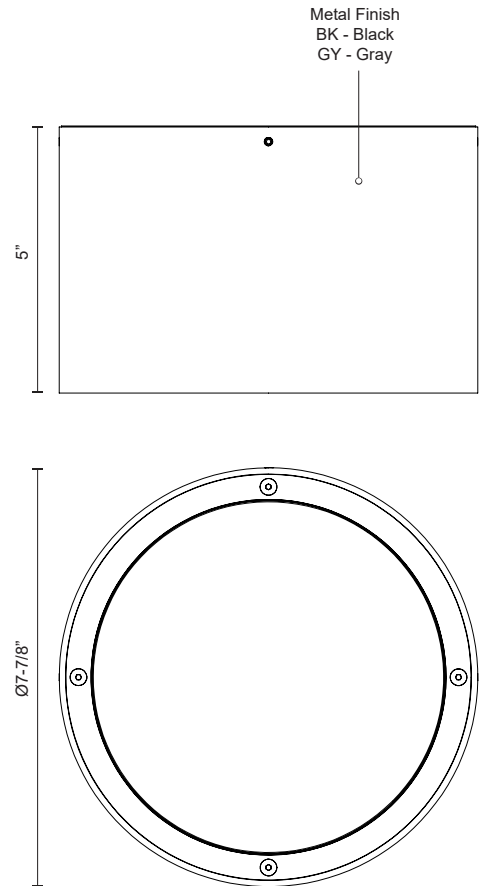

LAMAR EC19408

CEILING

PROJECT

SPECIFICATION DETAILS

Fixture Dimensions	D7 7/8" x H5"
Light Source	LED with DC Driver
Wattage	39W
Total Lumens	3145lm
Delivered Lumens	BK-2789lm; WH-2994lm;
Voltage	120V
Color Temperature	3000K
CRI (Ra)	90CRI
Optional Color Temps	2700K - 5000K Available, Minimum Order Quantities Apply
LED Rated Life	50,000 hours
Dimming	100% - 10%, TRIAC or ELV Dimmer (Not Included)
Diffuser Details	White PC Diffuser
Location	Wet

* For custom options, consult factory for details.

* For warranty information, please visit www.kuzcolighting.com/warranty

DESCRIPTION

Extruded aluminum cylinders with cast retaining rings and mounts.
Exterior surface mount or pendant with Frosted PC Diffuser. Down light.
Custom options available.

KUZCO

CANADA: 19054 28TH AVENUE - SURREY, BC V3Z 6M3

USA: 3035 E. LONE MOUNTAIN ROAD - LAS VEGAS, NV 89081

WWW.KUZCOLIGHTING.COM

© 2019 KUZCO LIGHTING. ALL RIGHTS RESERVED.

COMMENT