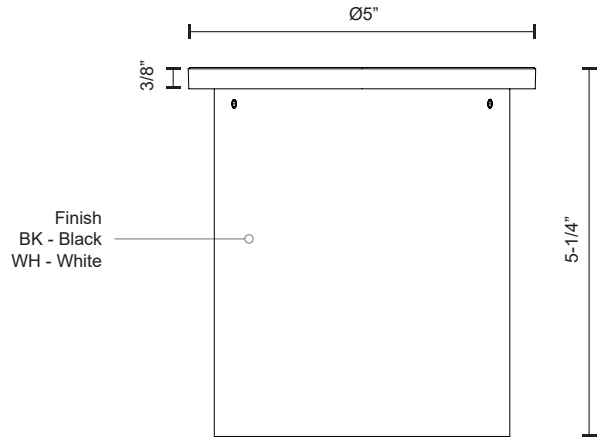

**LAMAR
EC19404**
CEILING

PROJECT

SPECIFICATION DETAILS

Fixture Dimensions	D4 1/4" x H5 1/4"
Light Source	LED with DC Driver
Wattage	20W
Total Lumens	1785lm
Delivered Lumens	BK-1132lm; WH-1215lm;
Voltage	120V
Color Temperature	3000K
CRI (Ra)	90CRI
Optional Color Temps	2700K - 5000K Available, Minimum Order Quantities Apply
LED Rated Life	50,000 hours
Dimming	100% - 10%, TRIAC or ELV Dimmer (Not Included)
Diffuser Details	White PC Diffuser
Location	Wet
Canopy Dimensions	D5" x H3/8"

* For custom options, consult factory for details.

* For warranty information, please visit www.kuzcolighting.com/warranty

DESCRIPTION

Extruded aluminum cylinders with cast retaining rings and mounts.
Exterior surface mount or pendant with Frosted PC Diffuser. Down light.
Custom options available.

KUZCO

CANADA: 19054 28TH AVENUE - SURREY, BC V3Z 6M3
USA: 3035 E. LONE MOUNTAIN ROAD - LAS VEGAS, NV 89081

WWW.KUZCOLIGHTING.COM

© 2019 KUZCO LIGHTING. ALL RIGHTS RESERVED.

COMMENT