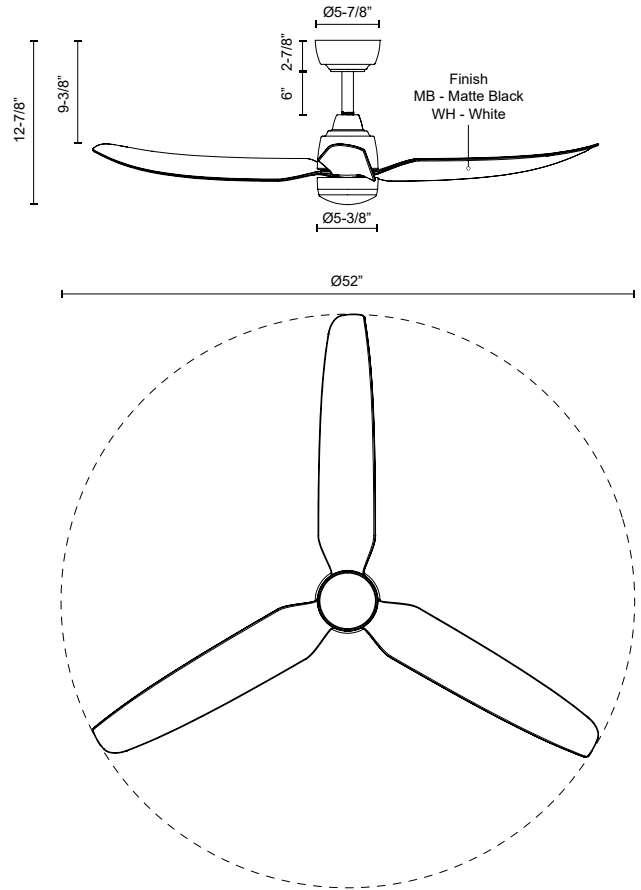

* For custom options, consult factory for details.

* For warranty information, please visit www.kuzcolighting.com/warranty

DESCRIPTION

Introducing the Hugo Fan – where modern sophistication meets handsome design. With its three sleek blades and two stunning finish options, Hugo adds a touch of elegance to any space. Customize your experience with the optional light kit, creating the perfect ambiance for any occasion. Stay in control with the convenience of smart fan technology, accessible through the Smart by Bond app or the included handheld remote. Featuring six adjustable speeds, a reverse function for year-round comfort, and dimming capabilities on the light kit, the Hugo Fan redefines convenience and style in one exquisite package.

- Smart fan technology when you download the Smart by Bond App
- Handheld remote included
- Compatible with iHome, Alexa, and Google products
- Light kit dimmable from 100-10%
- Timed on/off options available

KUZCO

CANADA: 19054 28TH AVENUE - SURREY, BC V3Z 6M3

USA: 3035 E. LONE MOUNTAIN ROAD - LAS VEGAS, NV 89081

WWW.KUZCOLIGHTING.COM

© 2024 KUZCO LIGHTING. ALL RIGHTS RESERVED.

COMMENT