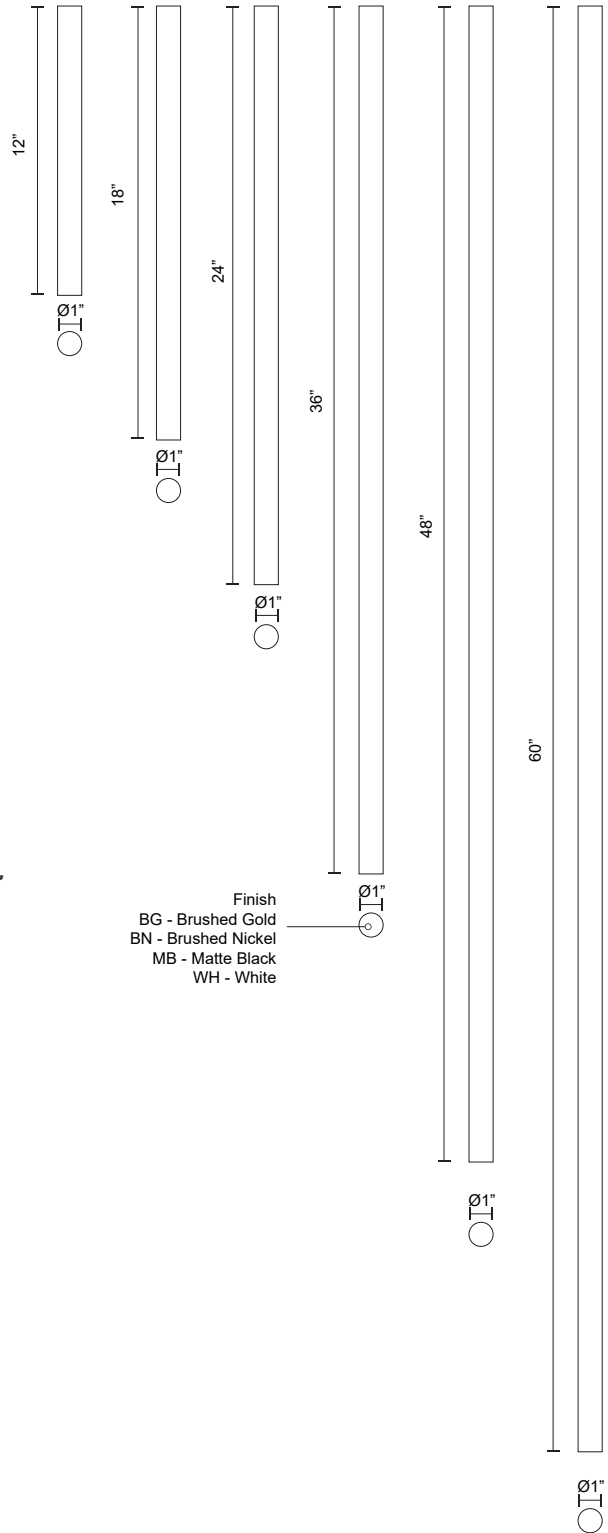

HUGO CF92952

FANS

PROJECT

CF92952-MB
Matte Black

CF92952-WH
White

SPECIFICATION DETAILS

Fixture Dimensions	D52" x H12-7/8"
Light Source	LED
Max Wattage	Max 32W Motor
Voltage	120V
Dimming	Remote/Smart Control
Rod Length	6" (for different rod length, contact factory)
Sloped Ceiling Adaptable	Yes, Up to 18 Degrees
Location	Wet
Canopy Dimensions	D5-7/8" x H2-7/8"
Paint Finish	MB01; WH01;
Minimum Distance to Floor	84"
Ceiling to Blade Distance	9-3/8" Minimal
Blade	3 Blades @ 20 Degree Pitch
Control	Remote + Smart Control
Fan RPM	6 Speed (Reversible), 60-160rpm
CFM	5476 Max
Airflow Efficiency (CFM/WATT)	183 Max
Estimated Yearly Energy Cost (\$)	6
Material	Aluminum + Steel + ABS Blades

SPECIFICATION DETAILS

Downrod Dimensions	<ul style="list-style-type: none"> • D1" x H12" • D1" x H18" • D1" x H24" • D1" x H36" • D1" x H48" • D1" x H60"
Location	Damp; Wet (Only CF92952)

SUGGESTED FAN SELECTION TO WORK WITH DOWNROD