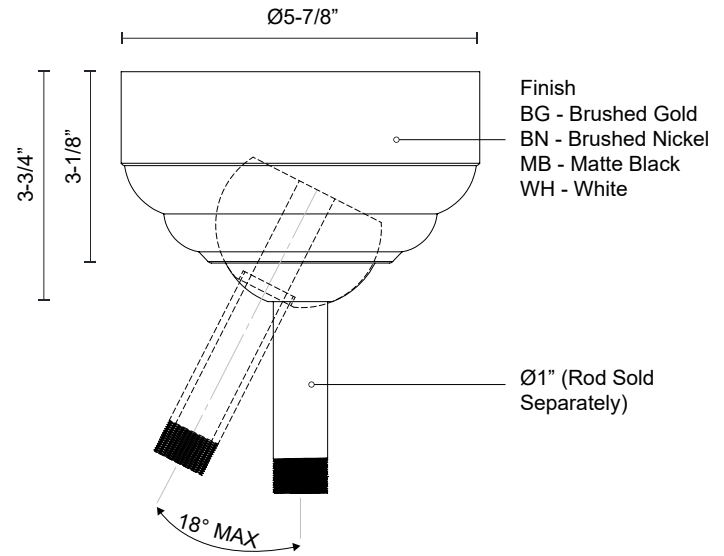

X-ADP 34 FAN

ADAPTORS

DESCRIPTION

Sloped ceiling adaptor for fans. Available in four finishes. Sold separately.

SPECIFICATION DETAILS

Slope Ceiling Adaptor Dimensions	D5-7/8" x H3-3/4"
Sloped Ceiling Adaptable	Yes, Up to 18 Degrees
Location	Damp; Wet (Only CF92952)

SUGGESTED FAN SELECTION TO WORK WITH SLOPE CEILING ADAPTOR

X-ADP 34 BG FAN

X-ADP 34 BN FAN

X-ADP 34 MB FAN

X-ADP 34 WH FAN

KUZCO

CANADA: 19054 28TH AVENUE - SURREY, BC V3Z 6M3

USA: 3035 E. LONE MOUNTAIN ROAD - LAS VEGAS, NV 89081

WWW.KUZCOLIGHTING.COM

© 2023 KUZCO LIGHTING. ALL RIGHTS RESERVED.