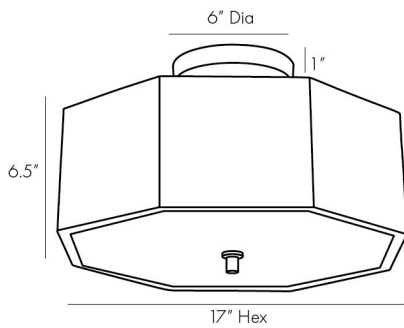

ARTERIOS

GRESPAN SEMI-FLUSH MOUNT

44763

H: 6.5 IN, W: 17 IN, D: 17 IN

Antique Brass

Contract Suitable As Is

The hexagonal shape of this semi-flush mount draws the eye with its multi-faceted façade. Crafted of iron, this fixture features an antique brass exterior and polished brass interior for an extra element of shine. Diagonal detailing adds texture to the side panels and canopy to create a look that is both edgy and elegant. A frosted glass diffuser helps to disguise two bulbs, while simultaneously working to soften the glow. Finish will vary.

APPEARANCE

Material	Glass, Iron
Finish	Antique Brass, Frosted, Polished Brass
Finish Will Vary	true
Top Coat/Sealant	false

DIMENSIONS

Canopy	H: 1 IN, Dia: 6.00 IN
--------	-----------------------

WIRING

	UL,EU,SA
Rating	Indoor Only
Cord	10 FT, Clear/Silver, SVT
Socket	2, Type B - E12
Maximum Watt	25
Voltage	110-120 V

REPLACEMENT PARTS

Replacement Part 1	CANOPY-507
Replacement Part 1 Dim	1" x 5"

CONTRACT

Contract Suitable	true
-------------------	------