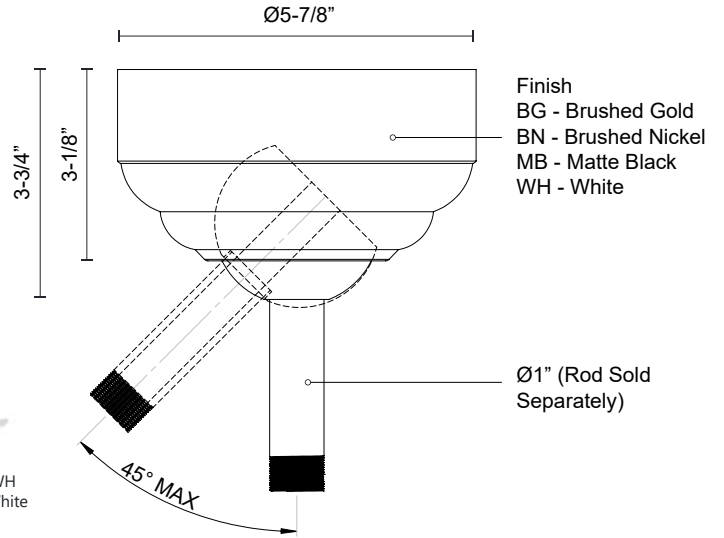

SPECIFICATION DETAILS

Slope Ceiling Adaptor Dimensions	D5-7/8" x H3-3/4"
Sloped Ceiling Adaptable	Yes, Up to 45 Degrees
Location	Damp; Dry (Only CF94956 & CF584054) Wet (Only CF92952)

Finish
 BG - Brushed Gold
 BN - Brushed Nickel
 MB - Matte Black
 WH - White