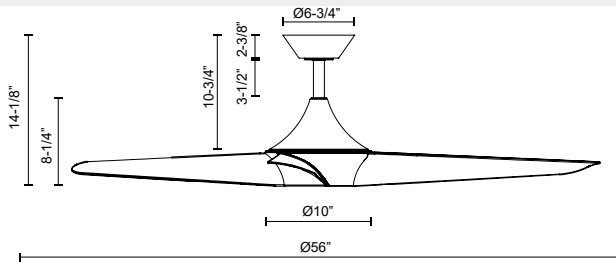

alora mood

P. 1.855.855.8926

CANADA: 19054 28TH Avenue Surrey - BC V3Z 6M3

USA: 3035 E. Lone Mountain Rd - Las Vegas, NV, 89081

EMIKO CF523056

FIXTURE DIMENSIONS	D56" x H14 1/8"
LIGHT SOURCE	LED
MAX WATTAGE	Total 53W Max [20W LED + Max 33W Motor]
TOTAL LUMENS	1900lm
DELIVERED LUMENS	1114lm
VOLTAGE	120V
COLOR TEMPERATURE	3000K
CRI (RA)	90CRI
DIMMABLE	Integrated Dimming with Remote
DIFFUSER DETAILS	Polymeric Diffuser
MATERIAL	Steel & Aluminum Body, ABS Blade
ROD LENGTH	3-1/2" (for different rod length, contact factory)
WIRE LENGTH	78" with 78" safety cable
MINIMUM HANG HEIGHT	14"
SLOPED CEILING ADAPTABLE	Yes, Up to 25 Degrees
LOCATION	Damp
CANOPY DIMENSIONS	D6 3/4" x H2 3/8"
MINIMUM DISTANCE TO FLOOR	84"
CEILING TO BLADE DISTANCE	10-3/4" Minimal
BLADE	3 Blades @ 23 Degrees Pitch
CONTROL	Remote Control
FAN RPM	6 Speed (Reversible), 49-140rpm
CFM	6000 Max
AIRFLOW EFFICIENCY (CFM/WATT)	750 Max
ESTIMATED YEARLY ENERGY COST (\$)	6
PAINT FINISH	MB01; WH01;

[D - Diameter, L - Length, W - Width, H - Height, E - Extension]

AVAILABLE FINISHES:

CF523056WH
White

CF523056MB
Matte Black

*For complete warranty terms, please visit: www.aloralighting.com/warranty

WWW.ALORAMOOD.COM