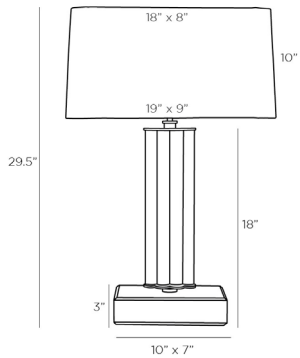

ARTERIOS

ECKART LAMP

JAY JEFFERS

DJ49003-154

H: 29.5 IN, W: 19 IN, D: 9 IN

Clear Crystal, Antique Brass, Ebony Wood
Contract Suitable As Is

There is strength in simplicity. The clear crystal rods are capped in antique brass and grouped together to form a columnar lamp with an ebony oak base. The lamp is topped with an off-white linen rectangular shade with matching lining.

APPEARANCE

Material	Off-White Cotton, Crystal, Iron, Linen, Oak Wood
Material Type	
Finish	Antique Brass, Clear, Ebony, Off-White
Top Coat/Sealant	true
Finial Description	Matching metal sphere
Finial Dimension	1"

DIMENSIONS

Shade	Top: 8 IN, Top: 18 IN, D: 9 IN, W: 19 IN, Side: 10 IN
Body	H: 18 IN
Base	H: 3 IN, W: 10 IN, D: 7 IN
Foot Print	W: 10 IN, D: 7 IN

WIRING

Rating	3C,AE,AU,EU,SA,UK,UL Indoor Only
Tilt Test	10 Degrees - AU
Cord	8 FT, Back of Lamp Base, SPT-2, Taupe Fabric
Socket	2, Black, Type A - E26
Switch	On Line, On/Off Rotary
Maximum Watt	100
Voltage	110-120 V

Shade	Top: 8 IN, Top: 18 IN, D: 9 IN, W: 19 IN, Side: 10 IN
Body	H: 18 IN
Base	H: 3 IN, W: 10 IN, D: 7 IN
Foot Print	W: 10 IN, D: 7 IN

WIRING

Rating	3C,AE,AU,EU,SA,UK,UL
Tilt Test	Indoor Only
Cord	10 Degrees - AU 8 FT, Back of Lamp Base, Black Cloth, SPT-2
Socket	2, Black, Type A - E26
Switch	On Line, On/Off Rotary
Maximum Watt	100
Voltage	110-120 V