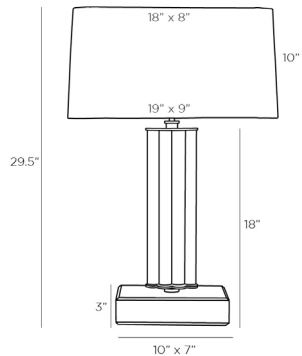

DIMENSIONS

Shade	Top: 8 IN, Top: 18 IN, D: 9 IN, W: 19 IN, Side: 10 IN
Body	H: 18 IN
Base	H: 3 IN, W: 10 IN, D: 7 IN
Foot Print	W: 10 IN, D: 7 IN

WIRING

Rating	3C,AE,AU,EU,SA,UK,UL Indoor Only
Tilt Test	10 Degrees - AU
Cord	8 FT, Back of Lamp Base, SPT-2, Taupe Fabric
Socket	2, Black, Type A - E26
Switch	On Line, On/Off Rotary
Maximum Watt	100
Voltage	110-120 V

CERTIFICATIONS

Certifications	Mexico Australia, United Arab Emirates, United Kingdom, United States, Canada
----------------	--

COMPLIANCY

UL/ETL	Yes
CB	Yes
RoHS	true

SHIPPING

Product Weight	18.4 LBS
Gross Weight 1	15.4 LBS
Gross Weight 2	5 LBS
Shipping Box 1	H: 9.8 IN, L: 28 IN, W: 13.6 IN
Shipping Box 2	H: 12 IN, L: 21 IN, W: 11 IN
Shipping Box 3	H: 0

ARTERIOS

ECKART LAMP

JAY JEFFERS

DJ49004-549

H: 29.5 IN, W: 19 IN, D: 9 IN

Clear Crystal, Pewter, Ebony Wood
Contract Suitable As Is

There is strength in simplicity. The clear crystal rods are capped in pewter and grouped together to form a columnar lamp with an ebony oak base. The lamp is topped with an off-white linen rectangular shade with matching lining.

Shade	Top: 8 IN, Top: 18 IN, D: 9 IN, W: 19 IN, Side: 10 IN
Body	H: 18 IN
Base	H: 3 IN, W: 10 IN, D: 7 IN
Foot Print	W: 10 IN, D: 7 IN

WIRING

Rating	3C,AE,AU,EU,SA,UK,UL
Tilt Test	Indoor Only
Cord	10 Degrees - AU 8 FT, Back of Lamp Base, Black Cloth, SPT-2
Socket	2, Black, Type A - E26
Switch	On Line, On/Off Rotary
Maximum Watt	100
Voltage	110-120 V