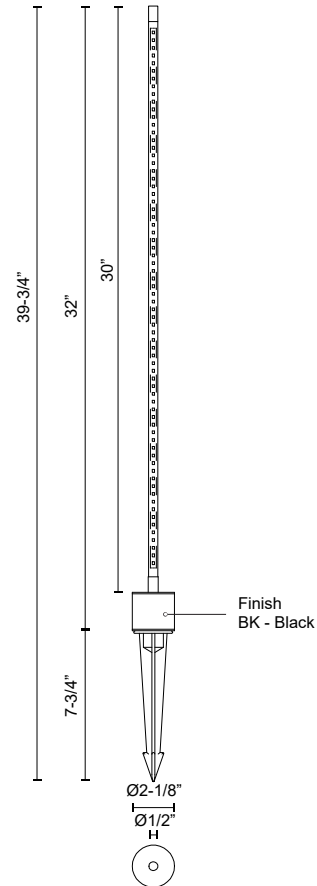

DORIAN
EG26730
LANDSCAPE

PROJECT

SPECIFICATION DETAILS

Fixture Dimensions	D1/2" x H32"
Light Source	LED with Low Voltage Driver
Wattage	7W
Total Lumens	510lm
Delivered Lumens	275lm*
Voltage	12V, with Outdoor Rated Low Voltage Transformer (Transformer supplied by others)
Color Temperature	3000K
CRI (Ra)	90CRI
Optional Color Temps	2700K - 5000K Available, Minimum Order Quantities Apply
LED Rated Life	50,000 hours
Diffuser Details	Frosted PC Diffuser
Wire Length	24"
Location	Wet
Illumination Direction	Footlight Illumination
Finish Option(s)	Black

* For custom options, consult factory for details.

* For warranty information, please visit www.kuzcolighting.com/warranty

DESCRIPTION

With sticks of illumination inspired by forestry that seem to dance around in any landscape, this collection mixes the modern with the whimsical. Place Dorian against natural foliage for the best effects. Garden spike comes standard. Optional Hardscape canopy and concrete pour anchor sold separately. Compatible with all outdoor 12V AC Transformers (supplied by others).

KUZCO

CANADA: 19054 28TH AVENUE - SURREY, BC V3Z 6M3
USA: 3035 E. LONE MOUNTAIN ROAD - LAS VEGAS, NV 89081

WWW.KUZCOLIGHTING.COM

© 2021 KUZCO LIGHTING. ALL RIGHTS RESERVED.

COMMENT