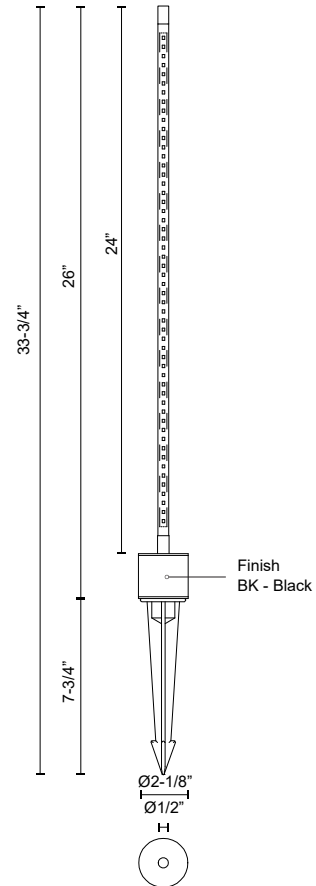

DORIAN
EG26724
LANDSCAPE

PROJECT

DESCRIPTION

With sticks of illumination inspired by forestry that seem to dance around in any landscape, this collection mixes the modern with the whimsical. Place Dorian against natural foliage for the best effects. Garden spike comes standard. Optional Hardscape canopy and concrete pour anchor sold separately. Compatible with all outdoor 12V AC Transformers (supplied by others).

SPECIFICATION DETAILS

Fixture Dimensions	D1/2" x H26"
Light Source	LED with Low Voltage Driver
Wattage	6W
Total Lumens	425lm
Delivered Lumens	230lm*
Voltage	12V, with Outdoor Rated Low Voltage Transformer (Transformer supplied by others)
Color Temperature	3000K
CRI (Ra)	90CRI
Optional Color Temps	2700K - 5000K Available, Minimum Order Quantities Apply
LED Rated Life	50,000 hours
Diffuser Details	Frosted PC Diffuser
Wire Length	24"
Location	Wet
Illumination Direction	Fontlight Illumination
Finish Option(s)	Black

* For custom options, consult factory for details.

* For warranty information, please visit www.kuzcolighting.com/warranty

KUZCO

CANADA: 19054 28TH AVENUE - SURREY, BC V3Z 6M3
USA: 3035 E. LONE MOUNTAIN ROAD - LAS VEGAS, NV 89081

WWW.KUZCOLIGHTING.COM

© 2021 KUZCO LIGHTING. ALL RIGHTS RESERVED.

COMMENT