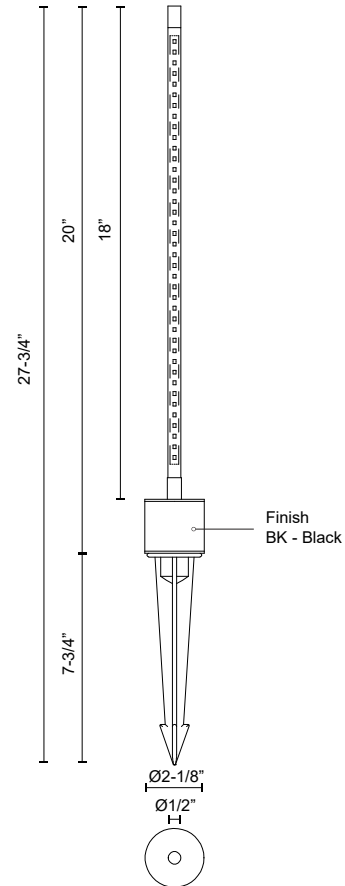

DESCRIPTION

With sticks of illumination inspired by forestry that seem to dance around in any landscape, this collection mixes the modern with the whimsical. Place Dorian against natural foliage for the best effects. Garden spike comes standard. Optional Hardscape canopy and concrete pour anchor sold separately. Compatible with all outdoor 12V AC Transformers (supplied by others).

SPECIFICATION DETAILS

Fixture Dimensions	D1/2" x H20"
Light Source	LED with Low Voltage Driver
Wattage	5W
Total Lumens	340lm
Delivered Lumens	180lm*
Voltage	12V, with Outdoor Rated Low Voltage Transformer (Transformer supplied by others)
Color Temperature	3000K
CRI (Ra)	90CRI
Optional Color Temps	2700K - 5000K Available, Minimum Order Quantities Apply
LED Rated Life	50,000 hours
Diffuser Details	Frosted PC Diffuser
Wire Length	24"
Location	Wet
Illumination Direction	Footlight Illumination
Finish Option(s)	Black

* For custom options, consult factory for details.

* For warranty information, please visit www.kuzcolighting.com/warranty

COMMENT