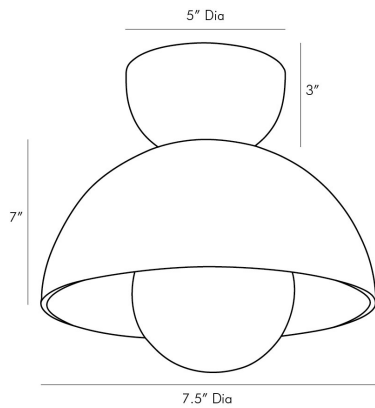

ARTERIOS

DONLEY FLUSH MOUNT

49386
H: 10 IN, Dia: 10.00 IN
Bronze
Contract Suitable As Is

Simple yet stunning. Polished yet practical. The Donely unifies simple geometric shapes and refined materials to create a fixture fit for small spaces. An inverted steel bronze dome canopy rests atop an opal glass dome shade that houses an oversized bulb. When illuminated opal glass swirls dance along the surface. Great for bringing light to a hallway or spaces with lower ceilings. Damp-rated, although limited covered outdoor conditions may affect finish.

APPEARANCE

Material	Glass, Steel
Finish	Bronze, Opal
Finish Will Vary	true
Top Coat/Sealant	false

DIMENSIONS

Pendant	H: 7 IN, Dia: 10.00 IN
Minimum Hanging Height	10 IN
Maximum Hanging Height	10 IN
Canopy	H: 3 IN, Dia: 5.00 IN

WIRING

	UL,EU,SA
Rating	Damp
Cord	1.5 FT, Black/White, SVT
Socket	1, Type A- E26 Other
Photographed Bulb	3" Frosted Globe Bulb
Maximum Watt	60
Voltage	110-120 V

CERTIFICATIONS

	Mexico
Certifications	European Union, United Arab Emirates, United States, Canada

COMPLIANCY

UL/ETL	Yes
CB	Yes
RoHS	true

SHIPPING

Product Weight	4.5 LBS
Gross Weight 1	8.9 LBS
Shipping Box 1	H: 12.8 IN, L: 12.8 IN, W: 12.8 IN

CONTRACT

Contract Suitable	true
-------------------	------