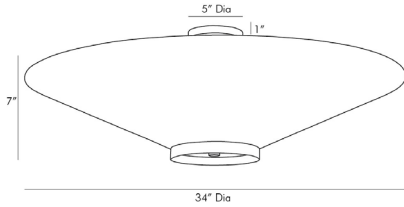

ARTERIOS

DECKER SEMI-FLUSH

49381
H: 12 IN, Dia: 34.00 IN
Antique Brass
Contract Suitable As Is

A light solution for lovers of craftsman-style has arrived with this semi-flush mount. Showcasing a polished profile the Decker features a white linen shade in an exaggerated scale with an antique brass bottom ring that helps diffuse light while adding an elegant element to its modest form. We imagine this piece over a round dining table. For rectangular tables we recommend styling with a pair. Damp-rated, although limited covered outdoor conditions may affect finish.

APPEARANCE

Material Linen, Steel
Finish Antique Brass, White
Top Coat/Sealant false

DIMENSIONS

Pendant H: 7 IN, Dia: 34.00 IN
Minimum Hanging Height 12 IN
Maximum Hanging Height 16 IN
Canopy H: 1 IN, Dia: 5.00 IN

WIRING

Rating UL,EU,SA
Cord Damp
Cord 8 FT, Black/White, SVT
Socket 3, Type B--E12 Other
Maximum Watt 40
Voltage 110-120 V

CERTIFICATIONS

Certifications Mexico
European Union, United Arab Emirates, United States, Canada

COMPLIANCY

UL/ETL Yes
CB Yes
RoHS true

SHIPPING

Product Weight 6 LBS
Gross Weight 1 12.1 LBS
Shipping Box 1 H: 37.5 IN, L: 42.8 IN, W: 11.5 IN

REPLACEMENT PARTS

Replacement Part 1 CANOPY-438
Replacement Part 1 Dim 1x5