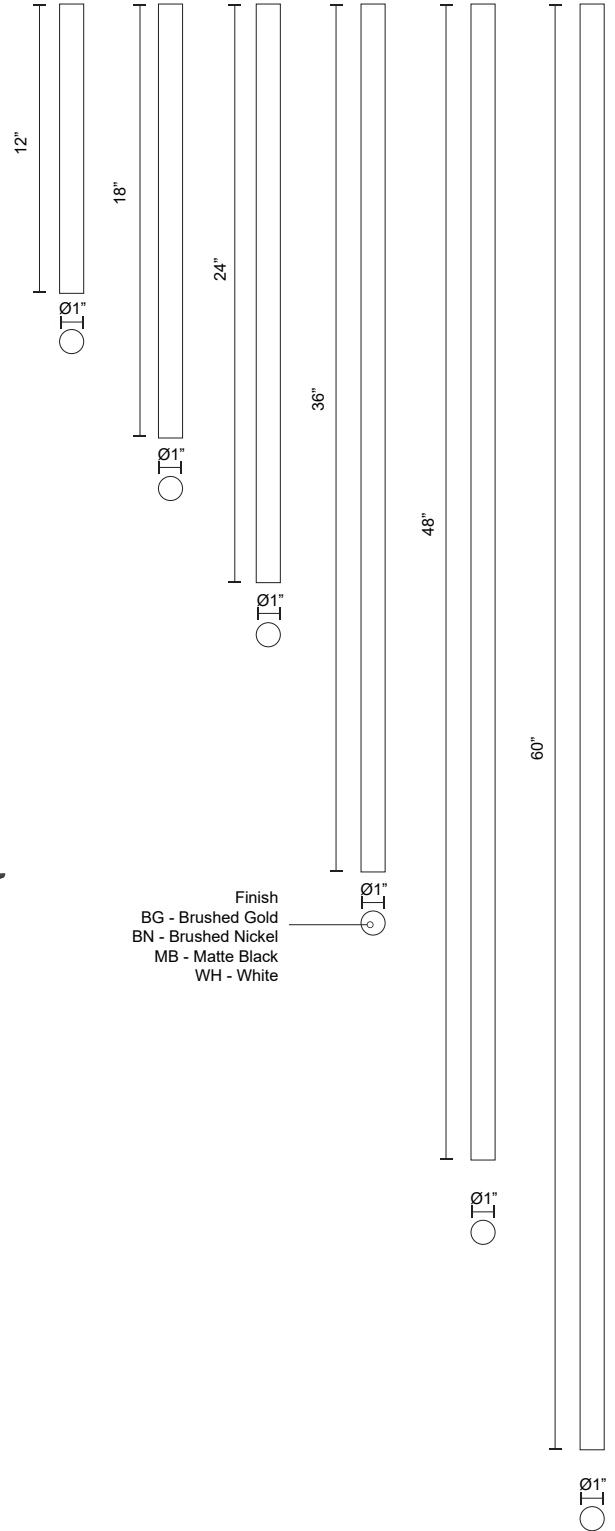

CORONADO CF90960

FANS

PROJECT

CF90960-WH
White

CF90960-MB
Matte Black

SPECIFICATION DETAILS

Fixture Dimensions	D59-5/8" x H15-7/8"
Light Source	LED
Max Wattage	Total 54W Max [18W LED + Max 36W Motor]
Total Lumens	1900lm
Delivered Lumens	1000lm*
Voltage	120V
Color Temperature	3000K
CRI (Ra)	90CRI
LED Rated Life	50,000 hours
Dimming	Remote/Smart Control/Dimming
Diffuser Details	Frosted Polymeric Lens
Rod Length	6" (for different rod length, contact factory)
Sloped Ceiling Adaptable	Yes, Up to 18 Degrees
Location	Damp
Illumination Direction	Down
Canopy Dimensions	D5-7/8" x H2-7/8"
Paint Finish	MB01; WH01;
Minimum Distance to Floor	84"
Ceiling to Blade Distance	10" Minimal
Blade	6 Blades @ 36 Degress Pitch
Control	Remote + Smart Control
Fan RPM	6 Speed (Reversible), 50-102rpm
CFM	7939 MAX
Airflow Efficiency (CFM/WATT)	234 Max
Estimated Yearly Energy Cost (\$)	7
Material	Steel + ABS Blades

SPECIFICATION DETAILS

Downrod Dimensions	<ul style="list-style-type: none"> • D1" x H12" • D1" x H18" • D1" x H24" • D1" x H36" • D1" x H48" • D1" x H60"
Location	Damp; Wet (Only CF92952)

SUGGESTED FAN SELECTION TO WORK WITH DOWNROD