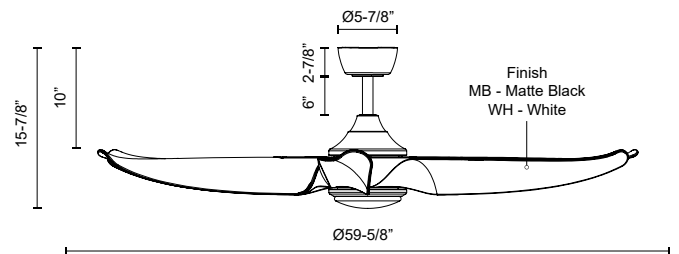

* For custom options, consult factory for details.

* For warranty information, please visit www.kuzcolighting.com/warranty

DESCRIPTION

Discover the Coronado Fan □ a sleek and modern masterpiece with a hint of industrial flair. With its four blades and striking design, it effortlessly blends aesthetics with functionality. Available in two sizes and three distinctive finishes, the Coronado Fan adapts to your space and style seamlessly. Enjoy the convenience of a smart fan, controllable via the Smart by Bond app or the included handheld remote. With six adjustable speeds, a reverse function, and dimming capabilities on the light kit, the Coronado Fan redefines comfort and sophistication in one elegant package.

- Smart fan technology when you download the Smart by Bond App
- Handheld remote included
- Compatible with iHome, Alexa, and Google products
- Dimmable from 100-10%
- Timed on/off options available

COMMENT

KUZCO

CANADA: 19054 28TH AVENUE - SURREY, BC V3Z 6M3

USA: 3035 E. LONE MOUNTAIN ROAD - LAS VEGAS, NV 89081

WWW.KUZCOLIGHTING.COM

© 2024 KUZCO LIGHTING. ALL RIGHTS RESERVED.