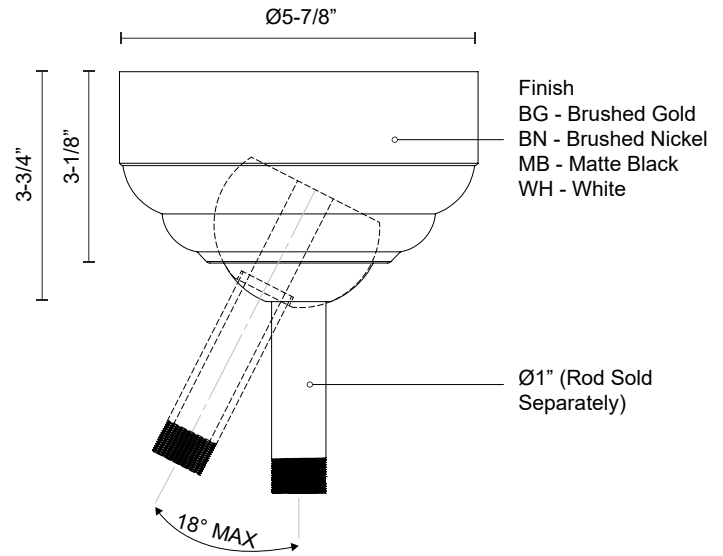

CORONADO CF90960

FANS

PROJECT

CF90960-WH
White

CF90960-MB
Matte Black

SPECIFICATION DETAILS

Fixture Dimensions	D59-5/8" x H15-7/8"
Light Source	LED
Max Wattage	Total 54W Max [18W LED + Max 36W Motor]
Total Lumens	1900lm
Delivered Lumens	1000lm*
Voltage	120V
Color Temperature	3000K
CRI (Ra)	90CRI
LED Rated Life	50,000 hours
Dimming	Remote/Smart Control/Dimming
Diffuser Details	Frosted Polymeric Lens
Rod Length	6" (for different rod length, contact factory)
Sloped Ceiling Adaptable	Yes, Up to 18 Degrees
Location	Damp
Illumination Direction	Down
Canopy Dimensions	D5-7/8" x H2-7/8"
Paint Finish	MB01; WH01;
Minimum Distance to Floor	84"
Ceiling to Blade Distance	10" Minimal
Blade	6 Blades @ 36 Degress Pitch
Control	Remote + Smart Control
Fan RPM	6 Speed (Reversible), 50-102rpm
CFM	7939 MAX
Airflow Efficiency (CFM/WATT)	234 Max
Estimated Yearly Energy Cost (\$)	7
Material	Steel + ABS Blades

Sloped ceiling adaptor for fans. Available in four finishes. Sold separately.

SPECIFICATION DETAILS

Slope Ceiling Adaptor Dimensions	D5-7/8" x H3-3/4"
Sloped Ceiling Adaptable	Yes, Up to 18 Degrees
Location	Damp; Wet (Only CF92952)

SPECIFICATION DETAILS

Downrod Dimensions	<ul style="list-style-type: none"> • D1" x H12" • D1" x H18" • D1" x H24" • D1" x H36" • D1" x H48" • D1" x H60"
Location	Damp; Wet (Only CF92952)

SUGGESTED FAN SELECTION TO WORK WITH DOWNROD