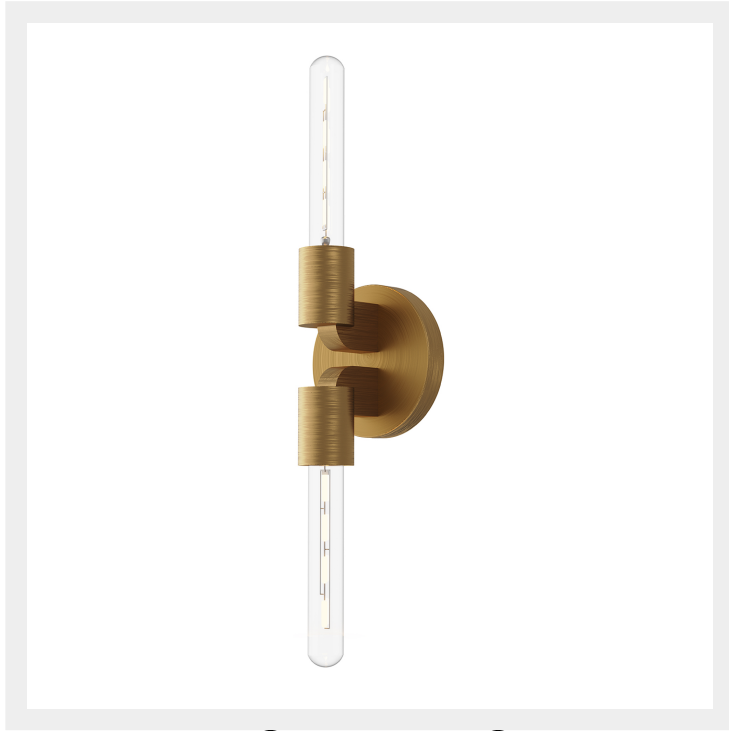

CLAIRE WV607202

FIXTURE DIMENSIONS	W5" x H7-1/8" x E3-3/4"
HEIGHT FROM CENTER	3-5/8"
EXTENSION	3-3/4"
LAMP TYPE	E26
MAX WATTAGE	60W
BULB QTY	2
BULBS INCLUDED	No
VOLTAGE	120V
MATERIAL	Steel
INSTALL OPTIONS	All Orientation
ADA COMPLIANT	YES
LOCATION	Damp
CANOPY DIMENSIONS	D5" x E7/8"
PAINT FINISH	AG01; MB01;

[D - Diameter, L - Length, W - Width, H - Height, E - Extension]

AVAILABLE FINISHES:

WV607202AG

Aged Gold

WV607202MB

Matte Black

*For complete warranty terms, please visit: www.aloralighting.com/warranty

WWW.ALORAMOOD.COM