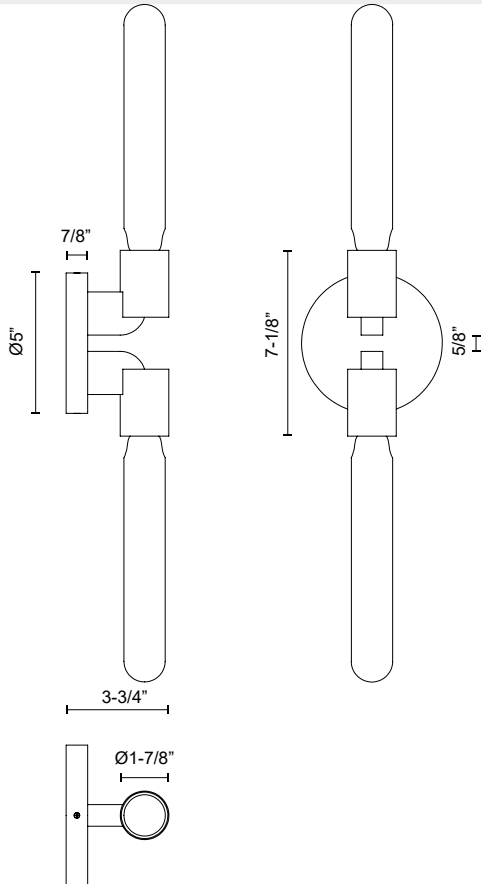

CLAIRE WV607202

FIXTURE DIMENSIONS	W5" x H7-1/8" x E3-3/4"
HEIGHT FROM CENTER	3-5/8"
EXTENSION	3-3/4"
LAMP TYPE	E26
MAX WATTAGE	60W
BULB QTY	2
BULBS INCLUDED	No
VOLTAGE	120V
MATERIAL	Steel
INSTALL OPTIONS	All Orientation
ADA COMPLIANT	YES
LOCATION	Damp
CANOPY DIMENSIONS	D5" x E7/8"
PAINT FINISH	AG01; MB01;

[D - Diameter, L - Length, W - Width, H - Height, E - Extension]

AVAILABLE FINISHES:

WV607202AG

Aged Gold

WV607202MB

Matte Black

*For complete warranty terms, please visit: www.aloralighting.com/warranty

WWW.ALORAMOOD.COM