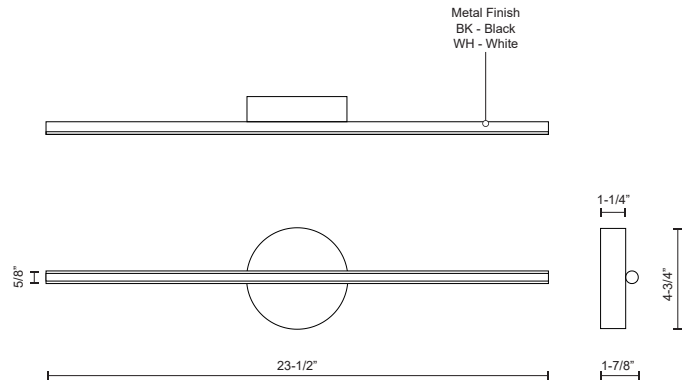

CHUTE WS14923

WALL

PROJECT

WS14923-WH
White

WS14923-BK
Black

SPECIFICATION DETAILS

Fixture Dimensions	W23-1/2" x H4-3/4" x E1-7/8"
Light Source	LED with DC Driver
Wattage	13W
Total Lumens	1015lm
Delivered Lumens	BK-642lm; WH-785lm;
Voltage	120V
Color Temperature	3000K
CRI (Ra)	90CRI
Optional Color Temps	2700K - 5000K Available, Minimum Order Quantities Apply
LED Rated Life	50,000 hours
Dimming	100% - 10%, TRIAC or ELV Dimmer (Not Included)
Diffuser Details	White Acrylic Diffuser
ADA Compliant	Yes
Location	Dry
Illumination Direction	Fontlight Illumination
Mounting Style	All Orientation; Wall;
CEC Title 24 JA8	Yes, JA8-2022
Canopy Dimensions	D4-3/4" x E1-1/4"
Paint Finish	BK02; WH02;

* For custom options, consult factory for details.

* For warranty information, please visit www.kuzcolighting.com/warranty

DESCRIPTION

Extruded aluminum cylinder with welded capped ends. Circular wall mount. Finely textured powder-coat finish. Rounded opal silicon diffuser. Outward emitting light. Custom options available.