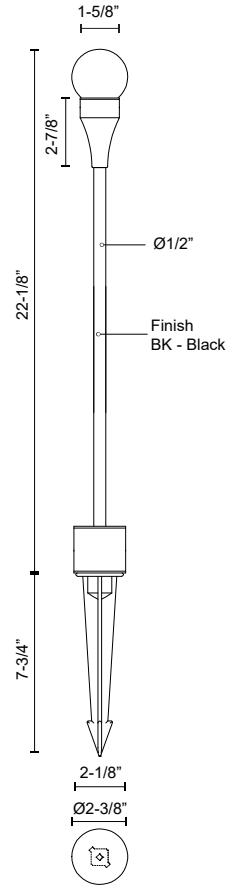

**SPECIFICATION DETAILS**

<b>Fixture Dimensions</b>	D1-5/8" x H22-1/8"
<b>Light Source</b>	LED with Low Voltage Driver
<b>Wattage</b>	4W
<b>Total Lumens</b>	340lm
<b>Delivered Lumens</b>	185lm*
<b>Voltage</b>	12V, with Outdoor Rated Low Voltage Transformer (Transformer supplied by others)
<b>Color Temperature</b>	3000K
<b>CRI (Ra)</b>	90CRI
<b>Optional Color Temps</b>	2700K - 5000K Available, Minimum Order Quantities Apply
<b>LED Rated Life</b>	50,000 hours
<b>Diffuser Details</b>	Frosted acrylic diffuser
<b>Wire Length</b>	24"
<b>Location</b>	Wet
<b>Finish Option(s)</b>	Black

\* For custom options, consult factory for details.  
 \* For warranty information, please visit [www.kuzcolighting.com/warranty](http://www.kuzcolighting.com/warranty)

**DESCRIPTION**

A modern take on a vintage lamp post, the Brixton collection is the perfect mix of nostalgia and minimalism. The globes inspire as they dance around atop modern frames in gardens or walkways in which they sit. The illumination mimics natural moonlight when diffused, creating an unmatched ambiance in any outdoor setting. Garden spike comes standard. Optional Hardscape canopy and concrete pour anchor sold separately. Compatible with all outdoor 12V AC transformers (supplied by others).