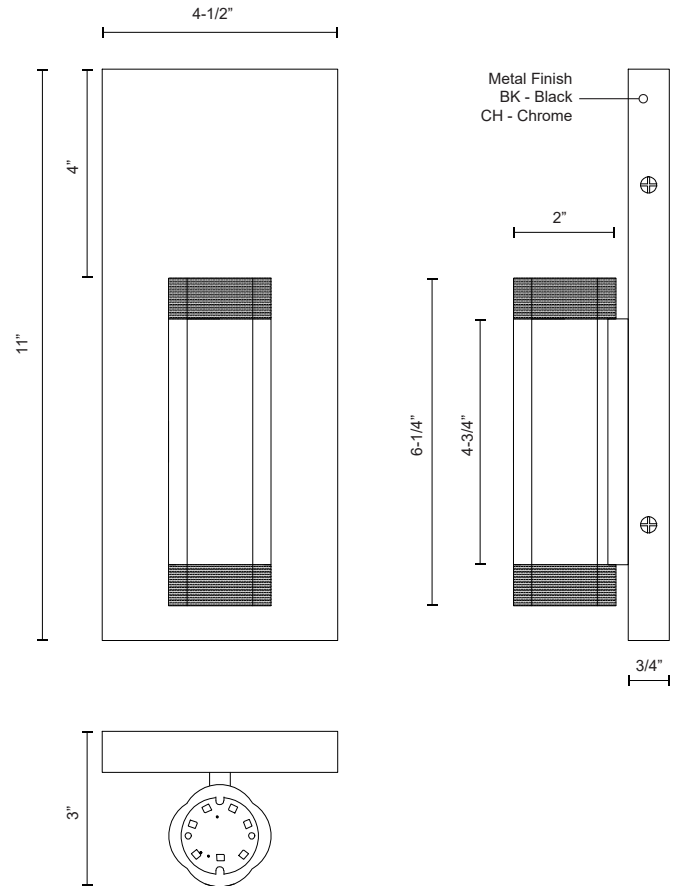

BRAZEN WS16705

WALL

PROJECT

WS16705-BK
Black

WS16705-CH
Chrome

SPECIFICATION DETAILS

Fixture Dimensions	W4-1/2" x H11" x E3"
Light Source	AC LED Module
Wattage	11W
Total Lumens	850lm
Delivered Lumens	BK-206lm; CH-228lm;
Voltage	120V
Color Temperature	3000K
CRI (Ra)	90CRI
Optional Color Temps	2700K - 5000K Available, Minimum Order Quantities Apply
LED Rated Life	50,000 hours
Dimming	100% - 10%, ELV Dimmer (Not Included)
Diffuser Details	Frosted acrylic diffuser
ADA Compliant	Yes
Location	Dry
Illumination Direction	Up and Down
Mounting Style	All Orientation; Wall;
CEC Title 24 JA8	Yes, JA8-2022
Canopy Dimensions	W4-1/2"x H11"x E3/4"

* For custom options, consult factory for details.

* For warranty information, please visit www.kuzcolighting.com/warranty

DESCRIPTION

Extruded aluminum quatrefoil lamps on rectangular wall mount. Finely textured powder-coat or plated finish. Opal diffuser caps. Up and down light. Custom options available.