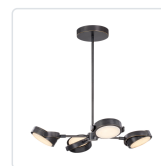

BLANCO PD325428

FIXTURE DIMENSIONS	W28-1/8" x L28-1/8" x H2"
LIGHT SOURCE	LED with DC Driver
WATTAGE	61W
TOTAL LUMENS	5200lm
DELIVERED LUMENS	PNAR-4143lm; UBAR-3931lm; VBAR-3643lm;
VOLTAGE	120V
COLOR TEMPERATURE	3000K
CRI (RA)	90CRI
DIMMABLE	Yes, TRIAC or ELV Dimmer (Not Included)
MATERIAL	Alabaster; Aluminum; Iron;
ROD LENGTH	46" Max (3x12" + 1x6" + 1x4")
WIRE LENGTH	144"
MINIMUM HANG HEIGHT	12"
SLOPED CEILING ADAPTABLE	Yes, Up to 45 Degrees
LOCATION	Dry
CANOPY DIMENSIONS	D9-7/8" x H1-7/8"
BRAND	Alora

[D - Diameter, L - Length, W - Width, H - Height, E - Extension]

AVAILABLE FINISHES:

PD325428PNAR
Polished
Nickel/Alabaster

PD325428UBAR
Urban
Bronze/Alabaster

PD325428VBAR
Vintage
Brass/Alabaster

*For complete warranty terms, please visit: www.aloralighting.com/warranty