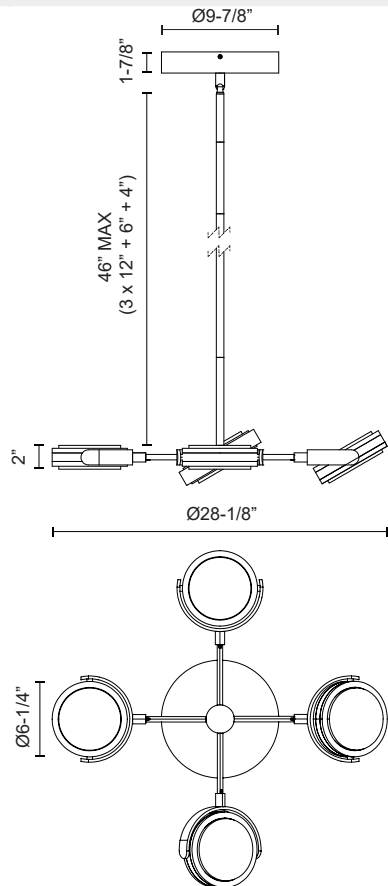

BLANCO PD325428

FIXTURE DIMENSIONS	W28-1/8" x L28-1/8" x H2"
LIGHT SOURCE	LED with DC Driver
WATTAGE	61W
TOTAL LUMENS	5200lm
DELIVERED LUMENS	PNAR-4143lm; UBAR-3931lm; VBAR-3643lm;
VOLTAGE	120V
COLOR TEMPERATURE	3000K
CRI (RA)	90CRI
DIMMABLE	Yes, TRIAC or ELV Dimmer (Not Included)
MATERIAL	Alabaster; Aluminum; Iron;
ROD LENGTH	46" Max (3x12" + 1x6" + 1x4")
WIRE LENGTH	144"
MINIMUM HANG HEIGHT	12"
SLOPED CEILING ADAPTABLE	Yes, Up to 45 Degrees
LOCATION	Dry
CANOPY DIMENSIONS	D9-7/8" x H1-7/8"
BRAND	Alora

[D - Diameter, L - Length, W - Width, H - Height, E - Extension]

AVAILABLE FINISHES:

PD325428PNAR
Polished
Nickel/Alabaster

PD325428UBAR
Urban
Bronze/Alabaster

PD325428VBAR
Vintage
Brass/Alabaster

*For complete warranty terms, please visit: www.aloralighting.com/warranty