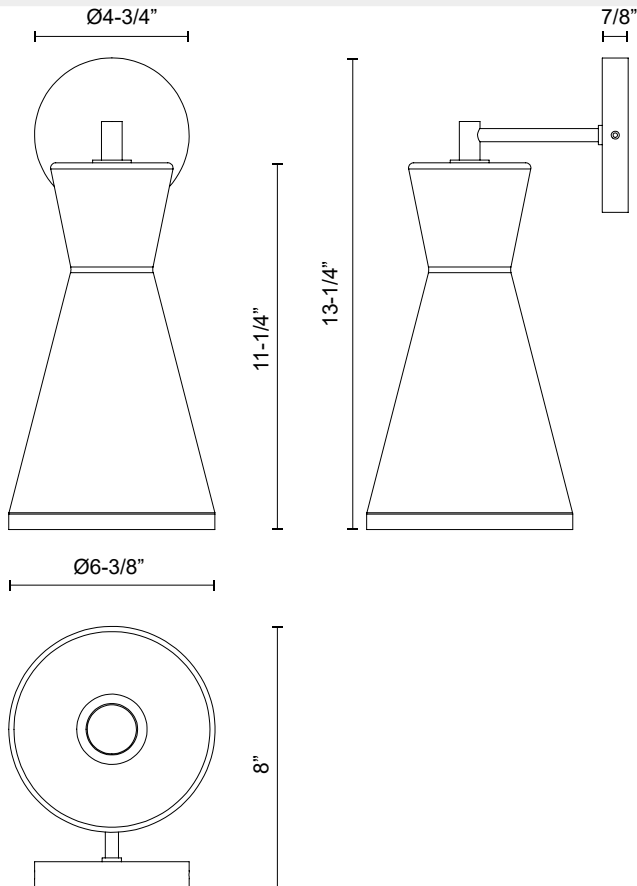

alora mood

P. 1.855.855.8926

CANADA: 19054 28TH Avenue Surrey - BC V3Z 6M3

USA: 3035 E. Lone Mountain Rd - Las Vegas, NV, 89081

BETTY WV473706

FIXTURE DIMENSIONS	W6-3/8" x H13-1/4" x E8"
GLASS DETAILS	Matte Opal Glass
HEIGHT FROM CENTER	10-7/8"
EXTENSION	8"
LAMP TYPE	E26
WATTAGE	1 x 60W
MAX WATTAGE	60W
BULB QTY	1
BULBS INCLUDED	No
VOLTAGE	120V
MATERIAL	Steel
INSTALL OPTIONS	Up or Down
LOCATION	Damp
CANOPY DIMENSIONS	D4-3/4" x E7/8"
BRAND	Alora Mood

[D - Diameter, L - Length, W - Width, H - Height, E - Extension]

AVAILABLE FINISHES:

WV473706MBOP
Matte Black/Opal
Glass

WV473706AGOP
Aged Gold/Opal
Glass

*For complete warranty terms, please visit: www.aloralighting.com/warranty