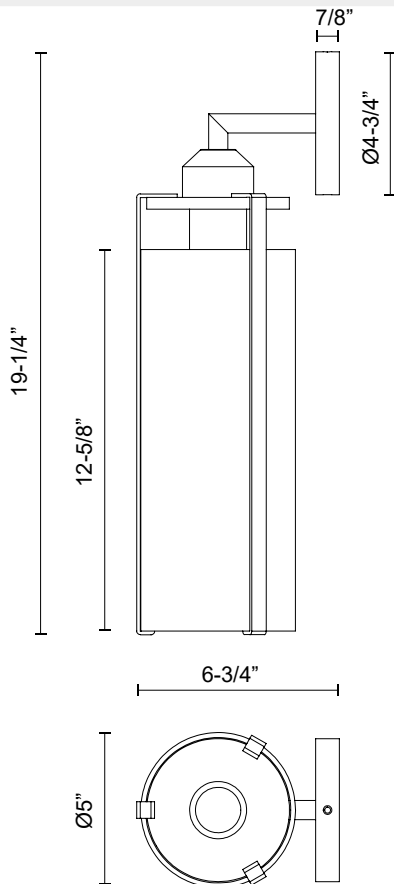

BELMONT WV536005

FIXTURE DIMENSIONS	W5" x H19-1/4" x E6-3/4"
HEIGHT FROM CENTER	17"
EXTENSION	6-3/4"
LAMP TYPE	E26
MAX WATTAGE	60W
BULB QTY	1
BULBS INCLUDED	No
VOLTAGE	120V
GLASS DETAILS	Clear Water Glass
MATERIAL	Aluminum; Glass; Steel;
INSTALL OPTIONS	Down Only; Wall;
LOCATION	Damp
CANOPY DIMENSIONS	D4-3/4" x H7/8"
BRAND	Alora Mood

[D - Diameter, L - Length, W - Width, H - Height, E - Extension]

AVAILABLE FINISHES:

WV536005AGWC

Aged Gold/Clear
Water Glass

WV536005MBWC

Clear Water
Glass/Matte Black

*For complete warranty terms, please visit: www.aloralighting.com/warranty