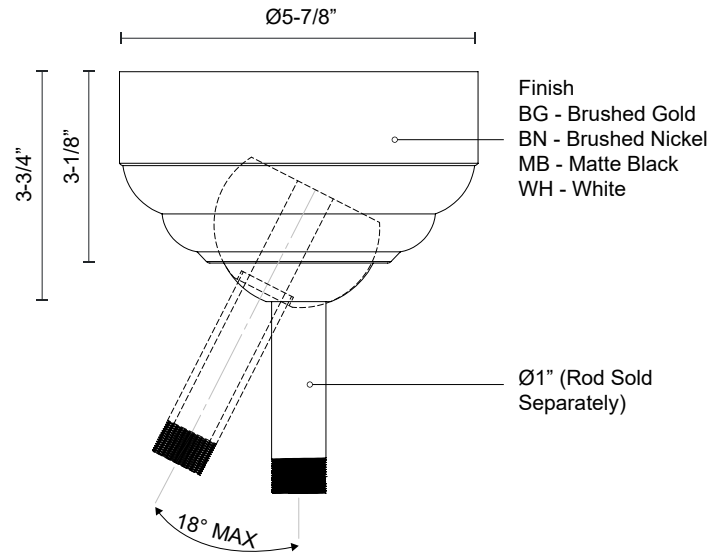

DESCRIPTION

Sloped ceiling adaptor for fans. Available in four finishes. Sold separately.

SPECIFICATION DETAILS

Slope Ceiling Adaptor Dimensions	D5-7/8" x H3-3/4"
Sloped Ceiling Adaptable	Yes, Up to 18 Degrees
Location	Damp; Wet (Only CF92952)