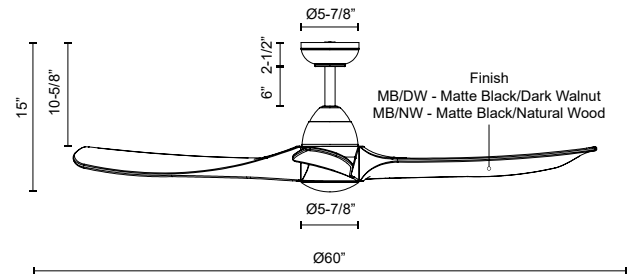

DESCRIPTION

Introducing the Baylor Carved Wood Blade Fan, where style meets innovation in perfect harmony. Crafted with meticulous detail and available in two exquisite finishes – dark walnut and natural oak wood – this fan is a statement piece that complements any decor. Its modern 3-blade design, adorned with sleek matte black accents, adds a touch of sophistication to any room. Choose your desired configuration, with or without the optional light kit, and experience the convenience of smart fan technology, powered by the Smart by Bond app, or opt for the included handheld remote for effortless control.

- Carved real wood blades
- Smart fan technology when you download the Smart by Bond App
- Handheld remote included
- Compatible with iHome, Alexa, and Google products
- dimmable from 100-10%
- Timed on/off options available

COMMENT

KUZCO

CANADA: 19054 28TH AVENUE - SURREY, BC V3Z 6M3

USA: 3035 E. LONE MOUNTAIN ROAD - LAS VEGAS, NV 89081

WWW.KUZCOLIGHTING.COM

© 2024 KUZCO LIGHTING. ALL RIGHTS RESERVED.