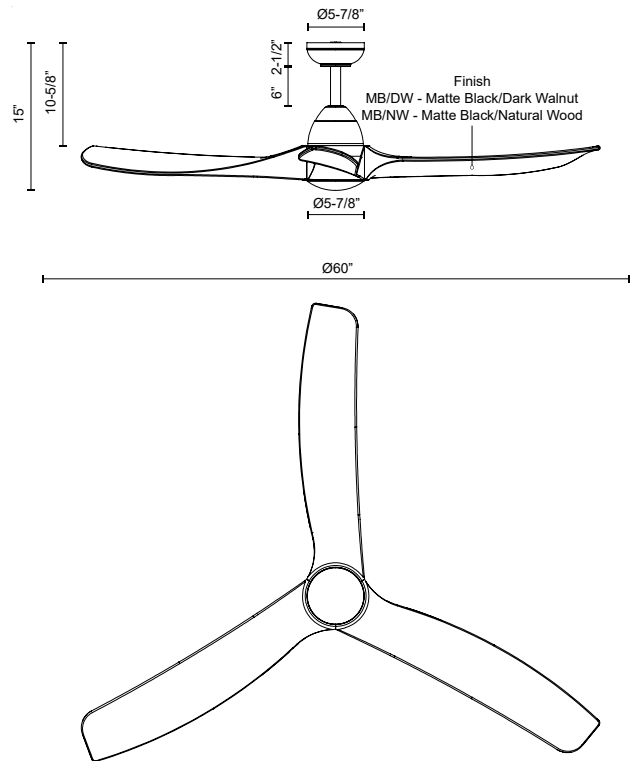

* For custom options, consult factory for details.

* For warranty information, please visit www.kuzcolighting.com/warranty

DESCRIPTION

Introducing the Baylor Carved Wood Blade Fan, where style meets innovation in perfect harmony. Crafted with meticulous detail and available in two exquisite finishes – dark walnut and natural oak wood – this fan is a statement piece that complements any decor. Its modern 3-blade design, adorned with sleek matte black accents, adds a touch of sophistication to any room. Choose your desired configuration, with or without the optional light kit, and experience the convenience of smart fan technology, powered by the Smart by Bond app, or opt for the included handheld remote for effortless control.

- Carved real wood blades
- Smart fan technology when you download the Smart by Bond App
- Handheld remote included
- Compatible with iHome, Alexa, and Google products
- Timed on/off options available

COMMENT

KUZCO

CANADA: 19054 28TH AVENUE - SURREY, BC V3Z 6M3

USA: 3035 E. LONE MOUNTAIN ROAD - LAS VEGAS, NV 89081

WWW.KUZCOLIGHTING.COM

© 2024 KUZCO LIGHTING. ALL RIGHTS RESERVED.