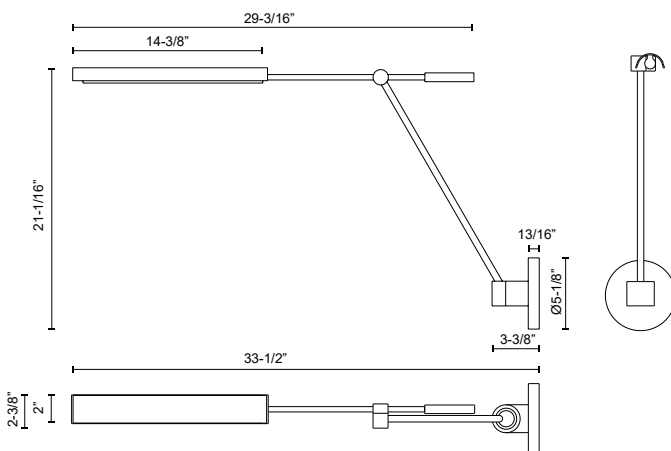

## ASTRID WV316601

FIXTURE DIMENSIONS	W2-3/8" x H21-1/16" x E33-1/2"
HEIGHT FROM CENTER	16-1/4"
EXTENSION	33-1/2"
LIGHT SOURCE	LED with DC Driver
WATTAGE	5W
TOTAL LUMENS	735lm
DELIVERED LUMENS	430lm*
VOLTAGE	120V
COLOR TEMPERATURE	2700K
CRI (RA)	90CRI
DIMMABLE	Yes, TRIAC/ELV Dimmer (Not Included)
GLASS DETAILS	Clear Glass
SHADE DIMENSIONS	L14-3/8" x W2"
MATERIAL	Steel
INSTALL OPTIONS	Down Only; Wall;
LOCATION	Damp
CANOPY DIMENSIONS	D5-1/8" x E3-3/8"
BRAND	Alora

[ D - Diameter, L - Length, W - Width, H - Height, E - Extension ]