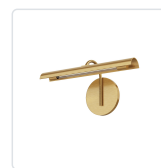

ASTRID WV316501

FIXTURE DIMENSIONS	W14-3/8" x H6-7/8" x E4-7/8"
HEIGHT FROM CENTER	4-5/8"
EXTENSION	4-7/8"
LIGHT SOURCE	LED with DC Driver
WATTAGE	5W
TOTAL LUMENS	735lm
DELIVERED LUMENS	430lm*
VOLTAGE	120V
COLOR TEMPERATURE	2700K
CRI (RA)	90CRI
DIMMABLE	Yes, TRIAC/ELV Dimmer (Not Included)
GLASS DETAILS	Clear Glass
SHADE DIMENSIONS	L14-3/8" x W2"
MATERIAL	Steel
INSTALL OPTIONS	Down Only; Wall;
LOCATION	Damp
CANOPY DIMENSIONS	D4-3/4" x E1/2"
CEC TITLE 24 JA8	Yes, JA8-2022
BRAND	Alora

[D - Diameter, L - Length, W - Width, H - Height, E - Extension]

AVAILABLE FINISHES:

WV316501UBMS
Metal
Shade/Urban
Bronze

WV316501VBMS
Metal
Shade/Vintage
Brass

*For complete warranty terms, please visit: www.aloralighting.com/warranty