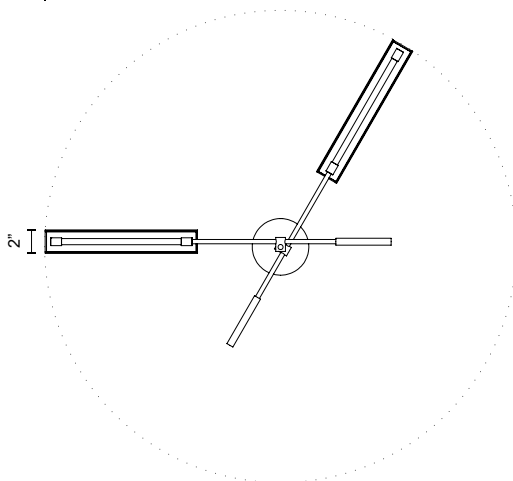

ASTRID MP316402

FIXTURE DIMENSIONS	D41-1/2" x H11-7/8"
LIGHT SOURCE	LED with DC Driver
WATTAGE	10W
TOTAL LUMENS	1000lm
DELIVERED LUMENS	865lm*
VOLTAGE	120V
COLOR TEMPERATURE	2700K
CRI (RA)	90CRI
DIMMABLE	Yes, TRIAC/ELV Dimmer (Not Included)
GLASS DETAILS	Clear Glass
SHADE DIMENSIONS	L14" x W2" x H1"
MATERIAL	Steel
ROD LENGTH	46" Max (3x12" + 1x6" + 1x4")
DIAMETER OF ROD	1/2"
WIRE LENGTH	144"
MINIMUM HANG HEIGHT	16"
SLOPED CEILING ADAPTABLE	No
LOCATION	Dry
CANOPY DIMENSIONS	D5-1/8" x H1-7/8"
BRAND	Alora
CEC TITLE 24 JA8	Yes, JA8-2022

[D - Diameter, L - Length, W - Width, H - Height, E - Extension]

AVAILABLE FINISHES:

MP316402UBMS
Metal
Shade/Urban
Bronze

MP316402VBMS
Metal
Shade/Vintage
Brass

*For complete warranty terms, please visit: www.aloralighting.com/warranty