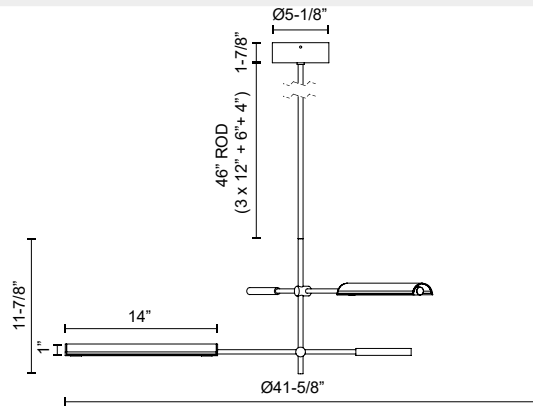

ASTRID MP316402

FIXTURE DIMENSIONS	D41-1/2" x H11-7/8"
LIGHT SOURCE	LED with DC Driver
WATTAGE	10W
TOTAL LUMENS	1000lm
DELIVERED LUMENS	865lm*
VOLTAGE	120V
COLOR TEMPERATURE	2700K
CRI (RA)	90CRI
DIMMABLE	Yes, TRIAC/ELV Dimmer (Not Included)
GLASS DETAILS	Clear Glass
SHADE DIMENSIONS	L14" x W2" x H1"
MATERIAL	Steel
ROD LENGTH	46" Max (3x12" + 1x6" + 1x4")
DIAMETER OF ROD	1/2"
WIRE LENGTH	144"
MINIMUM HANG HEIGHT	16"
SLOPED CEILING ADAPTABLE	No
LOCATION	Dry
CANOPY DIMENSIONS	D5-1/8" x H1-7/8"
BRAND	Alora
CEC TITLE 24 JA8	Yes, JA8-2022

[D - Diameter, L - Length, W - Width, H - Height, E - Extension]

AVAILABLE FINISHES:

MP316402UBMS
Metal
Shade/Urban
Bronze

MP316402VBMS
Metal
Shade/Vintage
Brass

*For complete warranty terms, please visit: www.aloralighting.com/warranty