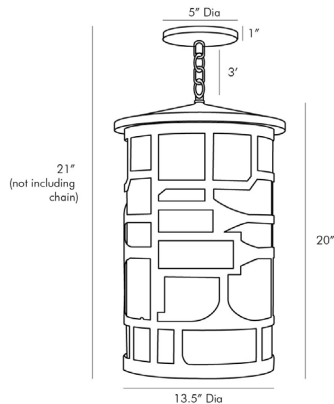

ARTERIOS

SHANI OUTDOOR PENDANT

49223
H: 21 IN, Dia: 13.50 IN
Aged Brass
Contract Suitable As Is

The mid-century craftsman style of this pendant light makes it intriguing and modern, while its grand scale gives it presence. The steel frame is almost sculptural, featuring a linear pattern that is hammered and finished in aged brass, adding to the mid-century modern feel. It conceals a sleeve of opal glass that filters the light from three bulbs, so the light it emits spreads warmly outward and openly downward. Additional chain

APPEARANCE

Material Glass, Steel
Finish Aged Brass, Opal
Top Coat/Sealant true

DIMENSIONS

Pendant H: 20 IN, Dia: 13.50 IN
Minimum Hanging Height 21 IN
Canopy H: 1 IN, Dia: 5.00 IN

WIRING

Rating Outdoor
Cord 10 FT, Black, SVT
Socket 3, Type B=-E12 Other
Maximum Watt 60
Voltage 110-120 V

CERTIFICATIONS

Certifications Mexico
Australia, EU, United Kingdom, Middle East, United States, Canada

COMPLIANCY

UL/ETL Yes
CB Yes
RoHS true

SHIPPING

Product Weight 15.5 LBS
Gross Weight 1 21 LBS
Shipping Box 1 H: 19 IN, L: 29 IN, W: 19 IN

REPLACEMENT PARTS

Replacement Part 1 CHN-194
Replacement Part 1 Dim 3'
Replacement Part 2 CANOPY-278
Replacement Part 2 Dim 1" x 5" Dia

CONTRACT

Contract Suitable true