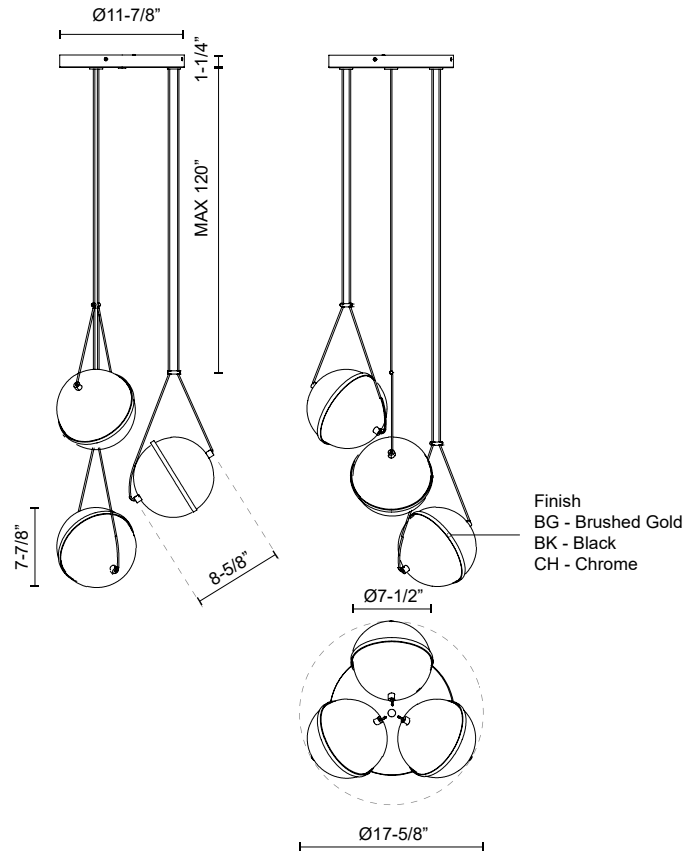

ARIES CH76718

CHANDELIERS

PROJECT

CH76718-BG
Brushed Gold

CH76718-BK
Black

CH76718-CH
Chrome

SPECIFICATION DETAILS

Fixture Dimensions	D17-5/8" x H7-7/8"
Light Source	LED with DC Driver
Wattage	29W
Total Lumens	2450lm
Delivered Lumens	BG-2245lm*; BK-2170lm*; CH-2290lm*;
Voltage	120V
Color Temperature	3000K
CRI (Ra)	90CRI
Optional Color Temps	2700K - 5000K Available, Minimum Order Quantities Apply
LED Rated Life	50,000 hours
Dimming	100% - 10%, TRIAC or ELV Dimmer (Not Included)
Diffuser Details	Clear External Acrylic
Glass Details	Frosted Internal Glass
Adjustable	Yes
Wire Length	120" Max
Wire Type	Black
Minimum Hang Height	18"
Sloped Ceiling Adaptable	Yes
Location	Dry
Illumination Direction	Up/Down
CEC Title 24 JA8	Yes, JA8-2022
Canopy Dimensions	D11-7/8" x H1-1/4"

* For custom options, consult factory for details.

* For warranty information, please visit www.kuzcolighting.com/warranty

DESCRIPTION

The celestial spheres of the Aries Collection create a one-of-a-kind space that's quite literally out of this world. This fantastic display of floating light makes a superb statement piece in any style home. Each of the three incredible finishes offers completely adjustable lengths up to 120". The gyroscope-like spheres can also be adjusted for optimal lighting from the interior frosted glass accents