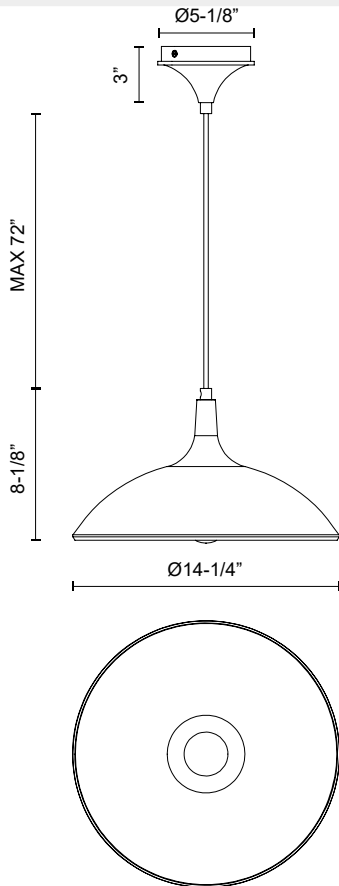

## ABEL PD627914

FIXTURE DIMENSIONS	D14-1/4" x H8-1/8"
LAMP TYPE	E26
MAX WATTAGE	60W
BULB QTY	1
BULBS INCLUDED	No
VOLTAGE	120V
SHADE DIMENSIONS	D14-1/4" x H7-1/2"
MATERIAL	Aluminum
WIRE LENGTH	72"
MINIMUM HANG HEIGHT	14"
SLOPED CEILING ADAPTABLE	Yes
LOCATION	Dry
CANOPY DIMENSIONS	D5-1/8" x H3"
BRAND	Alora Mood

[ D - Diameter, L - Length, W - Width, H - Height, E - Extension ]