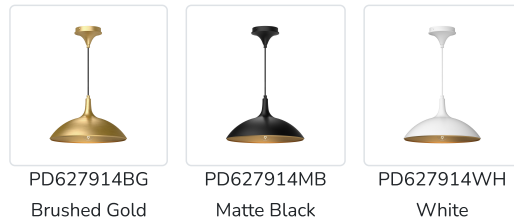

AVAILABLE FINISHES:

*For complete warranty terms, please visit: www.aloralighting.com/warranty

WWW.ALORAMOOD.COM

© 2022 KUZCO LIGHTING. ALL RIGHTS RESERVED.