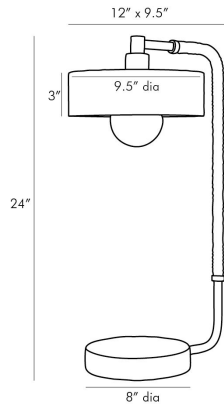

A R T E R I O R S

AARON LAMP

49248-130
 H: 24 IN, W: 9.5 IN, D: 12 IN
 Heritage Brass, Graphite Leather, Black
 Marble
 Contract Suitable As Is

This contemporary lamp possesses a modern sensibility defined by a sleek style and masterly materials. A heritage brass steel frame wrapped in gray leather seamlessly blends into a circular black marble base—a beautiful balance between natural and refined elements. The taupe cloth cord features a dimmable switch so you can create an ambiance that suits you. A bronze metal drum shade tops this modish luminescent.

APPEARANCE

Material	Bronze
Finish	Leather, Marble, Steel
Finish Will Vary	Black Marble, Bronze, Gray, Heritage Brass
Top Coat/Sealant	true

DIMENSIONS

Shade	Top: 9.50 IN, Dia: 9.50 IN, Side: 3 IN
Base	H: 1.5 IN, Dia: 8.00 IN
Foot Print	Dia: 8.00 IN
Harp	N/A IN

WIRING

Rating	3C,AE,AU,EU,SA,UK,UL
Tilt Test	Indoor Only
Cord	10 Degrees - AU
Socket	8 FT, Back of Lamp Base, SPT-2, Taupe Fabric
Switch	1, Nickel, Type A- E26, Dimmer
Maximum Watt	Full Range Dimmer, On Line
Voltage	60
	110-120 V

ADDITIONAL INFO

Shade Shape	Round
-------------	-------

CONTRACT

Contract Suitable	true
-------------------	------

A R T E R I O R S

AARON LAMP

49735
 H: 24 IN, W: 9.5 IN, D: 12 IN
 Antique Brass, Cream Leather, White
 Marble
 Contract Suitable As Is