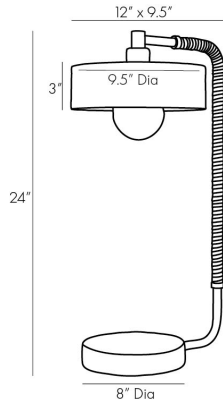

CERTIFICATIONS

Certifications	Mexico Australia, United Arab Emirates, United Kingdom, United States, Canada
----------------	--

COMPLIANCY

UL/ETL	Yes
CB	Yes
RoHS	true

SHIPPING

Product Weight	8.5 LBS
Gross Weight 1	8.5 LBS
Gross Weight 2	5 LBS
Shipping Box 1	H: 11 IN, L: 27 IN, W: 14 IN
Shipping Box 2	H: 5 IN, L: 11 IN, W: 11 IN

ADDITIONAL INFO

Shade Shape	Round
-------------	-------

CONTRACT

Contract Suitable	true
-------------------	------

A R T E R I O R S

AARON LAMP

49735
 H: 24 IN, W: 9.5 IN, D: 12 IN
 Antique Brass, Cream Leather, White
 Marble
 Contract Suitable As Is

APPEARANCE

	Heritage Brass
Material	Marble, Steel
Finish	Antique Brass, Heritage Brass, White
Finish Will Vary	true
Top Coat/Sealant	false

DIMENSIONS

Shade	9.50
	Side: 3 IN
Base	H: 1.5 IN, Dia: 8.00 IN
Foot Print	Dia: 8.00 IN