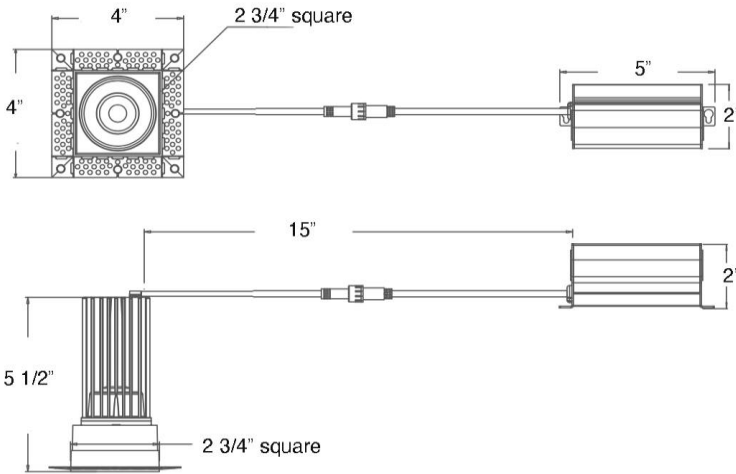

LED-2-S11W-EY-T-SQ

2" Trimless Square Gimbal LED 11W

Project: _____

Location: _____

Model: _____ Qty: _____

Notes: _____

DESCRIPTION

2" Trimless Square Gimbal Recessed LED
With Integral Driver In Connection Box

FEATURES & BENEFITS

- Up to 20° tilt** for slopped ceilings and wall washing
- 5CCT** user selectable 2700-3000-3500-4000-5000K or **Dim to Warm** 3000-1800K
- Beam options: **38°** (standard), **24°** & **60°** available as adder
- Light output up to **1000 lm**
- CRI 90+** for True Color Rendering
- 5" Deep** - Install Where Ceiling Space Is Limited
- Type IC Rated** - No Housing Required
- Wet Location** Approved
- Driver Inside Connection Box** - No Junction Box Needed

DIMENSIONS: D 2 1/2"; OD 3 1/2"; Cut Out 2 3/4" Square Hole

Ceiling Clearance Required: 5" 120V Triac Dim Driver Included

SPECIFICATION	
Applications	Sloped Ceilings, Wallwashing, Highlighting Artwork
Power	11 W
Color Temperature (K)	2700K - 3000K - 3500K - 4000K - 5000K - DTW 30-18K
Light Output White Trim (lm)	800 - 850 - 930 - 980 - 1000 - 900
Halogen Equivalent	90 W
Beam Angle	38° (standard), 24° & 60° available as adder
Tilt Angle	20°
CRI	90 +
Driver Input	120V AC 50/60 Hz
J-Box Volume	6.53 in ³ / 2 in 2 out 12AWG
Dimming	TRIAC Dimmers 10% - 100%
Approved Location	Insulated Ceiling & Wet Locations
Air Tight	Yes
Ambient Temperature	-4°F (-20°C) to +104°F (+40°C)
Projected Life	70% Light Output at 50,000 Hours
Certification	cETLus
Warranty	5 Year

Default beam angle is 38°, Optional are 24° & 60°

ACCESSORIES

Sold Separately

[Jumper Cables 10 ft 5CCT model JC-5CCT-10](#)
[Jumper Cables 10 ft DTW model JC-10](#)

[Mounting Plate Square Hole model MP-SQ-24](#)