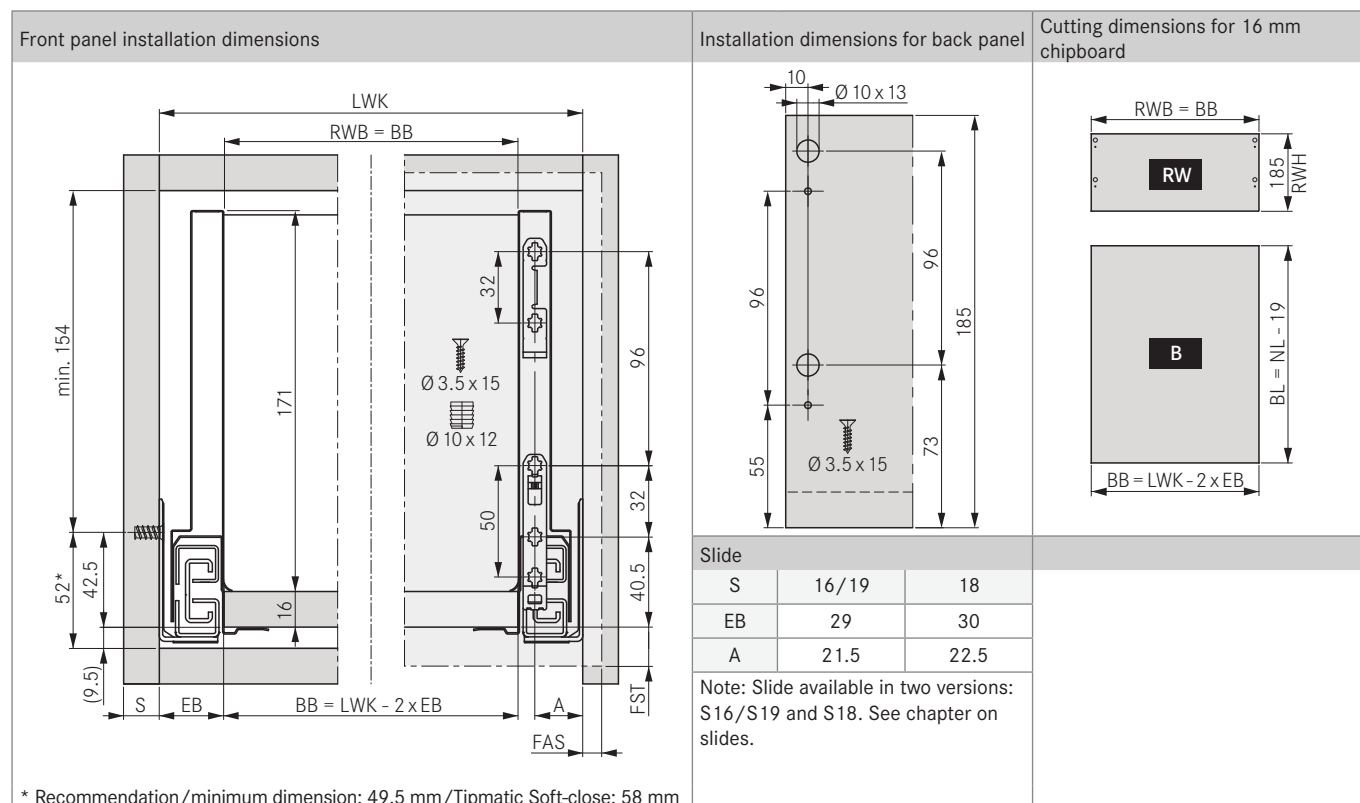

PLANNING INFORMATION

All dimensions in millimetres

LEGEND

B	Bottom panel	EB	Installation width	NL	Nominal length
BB	Bottom panel width	FAS	Front overlay, side	RW	Back panel
BL	Bottom panel length	FST	Front overhang	RWB	Back panel width
BLA	Drill hole distance	LWK	Inside cabinet width	RWH	Back panel height