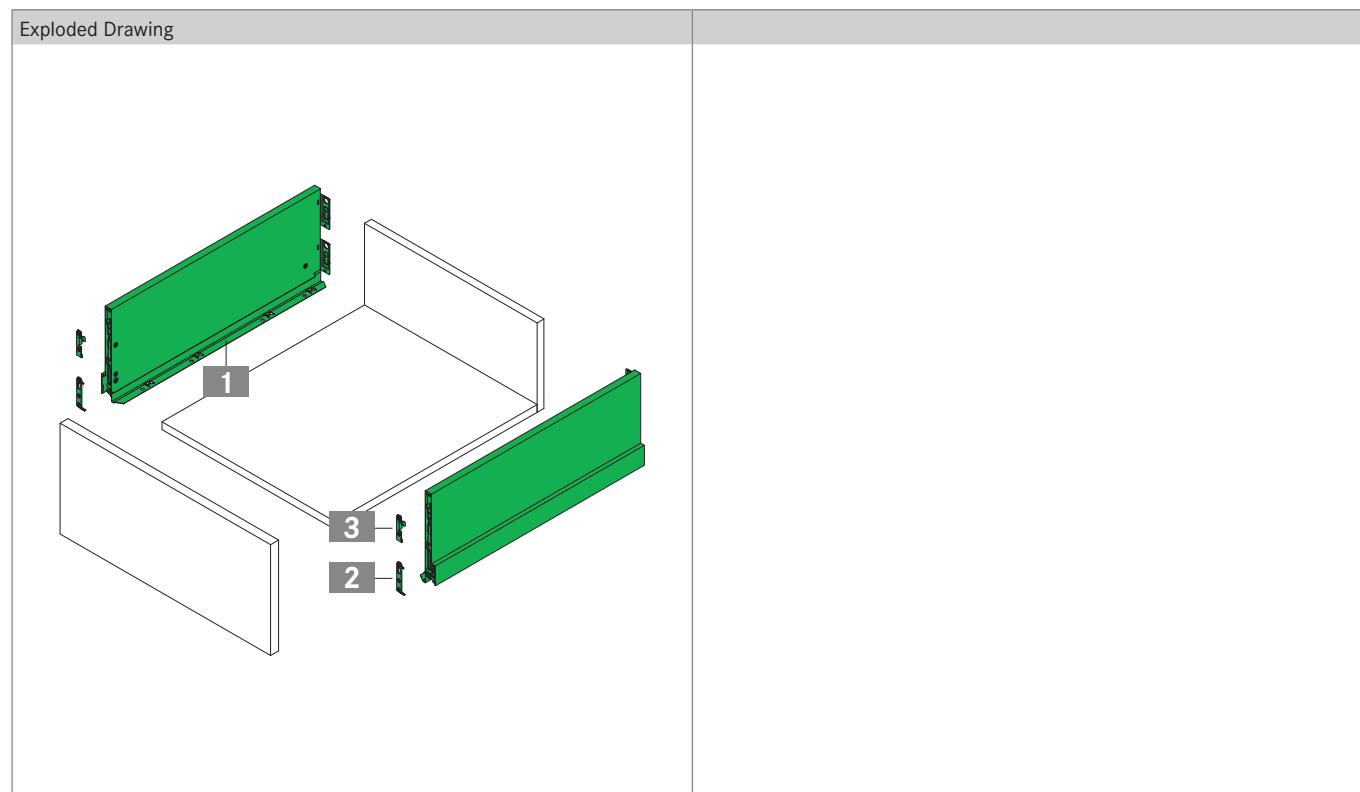

PLANNING INFORMATION

All dimensions in millimetres

LEGEND

B	Bottom panel	EB	Installation width	NL	Nominal length
BB	Bottom panel width	FAS	Front overlay, side	RW	Back panel
BL	Bottom panel length	FST	Front overhang	RWB	Back panel width
BLA	Drill hole distance	LWK	Inside cabinet width	RWH	Back panel height