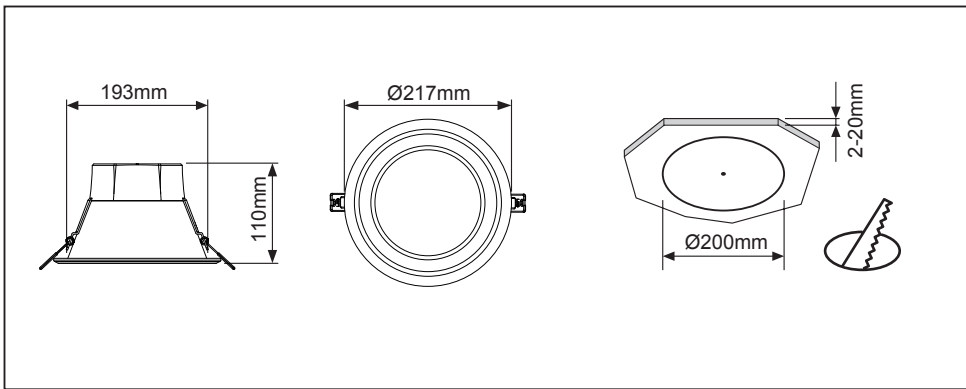

Model	Wattage	Voltage	Hz	Current	PF	CRI	Ta	CCT
50141 50140 50155	9W	220-240V~	50/60Hz	40mA	0.9	>80Ra	-20~40°C	3000K / 4000K / 6000K
50146 50145 50160	16W			71mA				
50154 50150 50165	21W			95mA