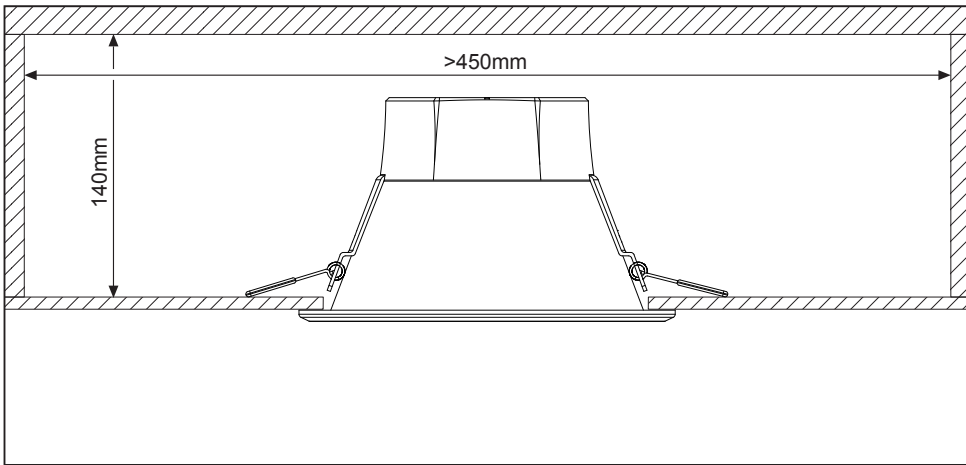

Model	Wattage	Voltage	Hz	Current	PF	CRI	Ta	CCT
50141 50140 50155	9W	220-240V~	50/60Hz	40mA	0.9	>80Ra	-20~40°C	3000K / 4000K / 6000K
50146 50145 50160	16W			71mA				
50154 50150 50165	21W			95mA