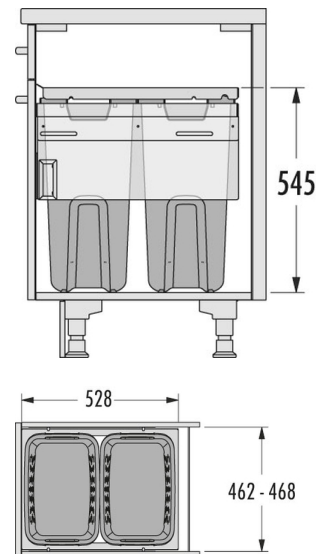

HAILO Laundry Carrier 500 dark grey

3270851

GTIN: 4007126305183

For 50 cm wide base-cabinets

SLIDE

2 BUCKET

66 L

TOTAL

Suitable for cabinet width (cm)
50

Specifications

Type of installation	Slide	✓
Cabinet-width min. (cm)		50
Cabinet-width max. (cm)		50
Suitable for cabinet width (cm)		50
Sidewall mounted		✓
Slides	covered, dampened slides with self-closing device with fully synchronized over-travel	
Side-wall thickness (mm)	16 - 19 mm (self-adjusting)	
Product dimensions (WxDxH) (mm)	462-468 x 528 x 545	
Packing dimensions (WxDxH) (mm)	490 x 320 x 620	
System-depth (mm)	528	
Number of bins	2	
Capacity (l)	2 x 33	
Total volume (l)	66	
Color metal parts	dark grey	
Color plastic parts	white	

PRODUCT SPECIFICATION SHEET

Weight incl. packing (kg)

13,3
