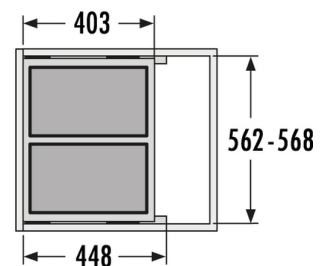

HAILO AS Euro Cargo S 600 30/30

3610621

GTIN: 4007126361752

For cabinets with front-mount-door of 600 mm width

SLIDE

2 BUCKET

60 L

TOTAL

Suitable for cabinet width (cm)
60

Specifications

Type of installation	Slide	✓
Cabinet-width min. (cm)	60	
Cabinet-width max. (cm)	60	
Suitable for cabinet width (cm)	60	
available Cabinet-depth min. (mm)	450	
Sidewall mounted		✓
Slides	covered, dampened slides with self-closing device with fully synchronized over-travel	
Side-wall thickness (mm)	16 - 19 (self-adjusting)	
Product dimensions (WxDxH) (mm)	562 - 568 x 403 x 439	
Packing dimensions (WxDxH) (mm)	490 x 320 x 620	
System-depth (mm)	448	
Number of bins	2	
Lid	Sheet metal system Lid	
Capacity (l)	2 x 30	
Total volume (l)	60	

PRODUCT SPECIFICATION SHEET

Color metal parts	platinum-silver
Weight incl. packing (kg)	11,45
Color plastic parts	light-grey