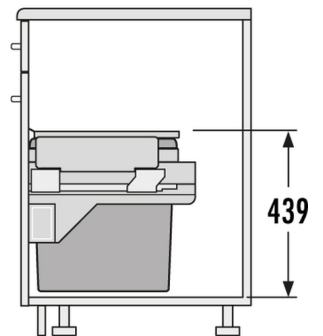

HAILO AS Euro Cargo S 600 30/30

3610621

GTIN: 4007126361752

For cabinets with front-mount-door of 600 mm width

SLIDE

2 BUCKET

60 L

TOTAL

Suitable for cabinet width (cm)
60

Specifications

Type of installation	Slide	✓
Cabinet-width min. (cm)	60	
Cabinet-width max. (cm)	60	
Suitable for cabinet width (cm)	60	
available Cabinet-depth min. (mm)	450	
Sidewall mounted		✓
Slides	covered, dampened slides with self-closing device with fully synchronized over-travel	
Side-wall thickness (mm)	16 - 19 (self-adjusting)	
Product dimensions (WxDxH) (mm)	562 - 568 x 403 x 439	
Packing dimensions (WxDxH) (mm)	490 x 320 x 620	
System-depth (mm)	448	
Number of bins	2	
Lid	Sheet metal system Lid	
Capacity (l)	2 x 30	
Total volume (l)	60	

PRODUCT SPECIFICATION SHEET

Color metal parts	platinum-silver
Weight incl. packing (kg)	11,45
Color plastic parts	light-grey